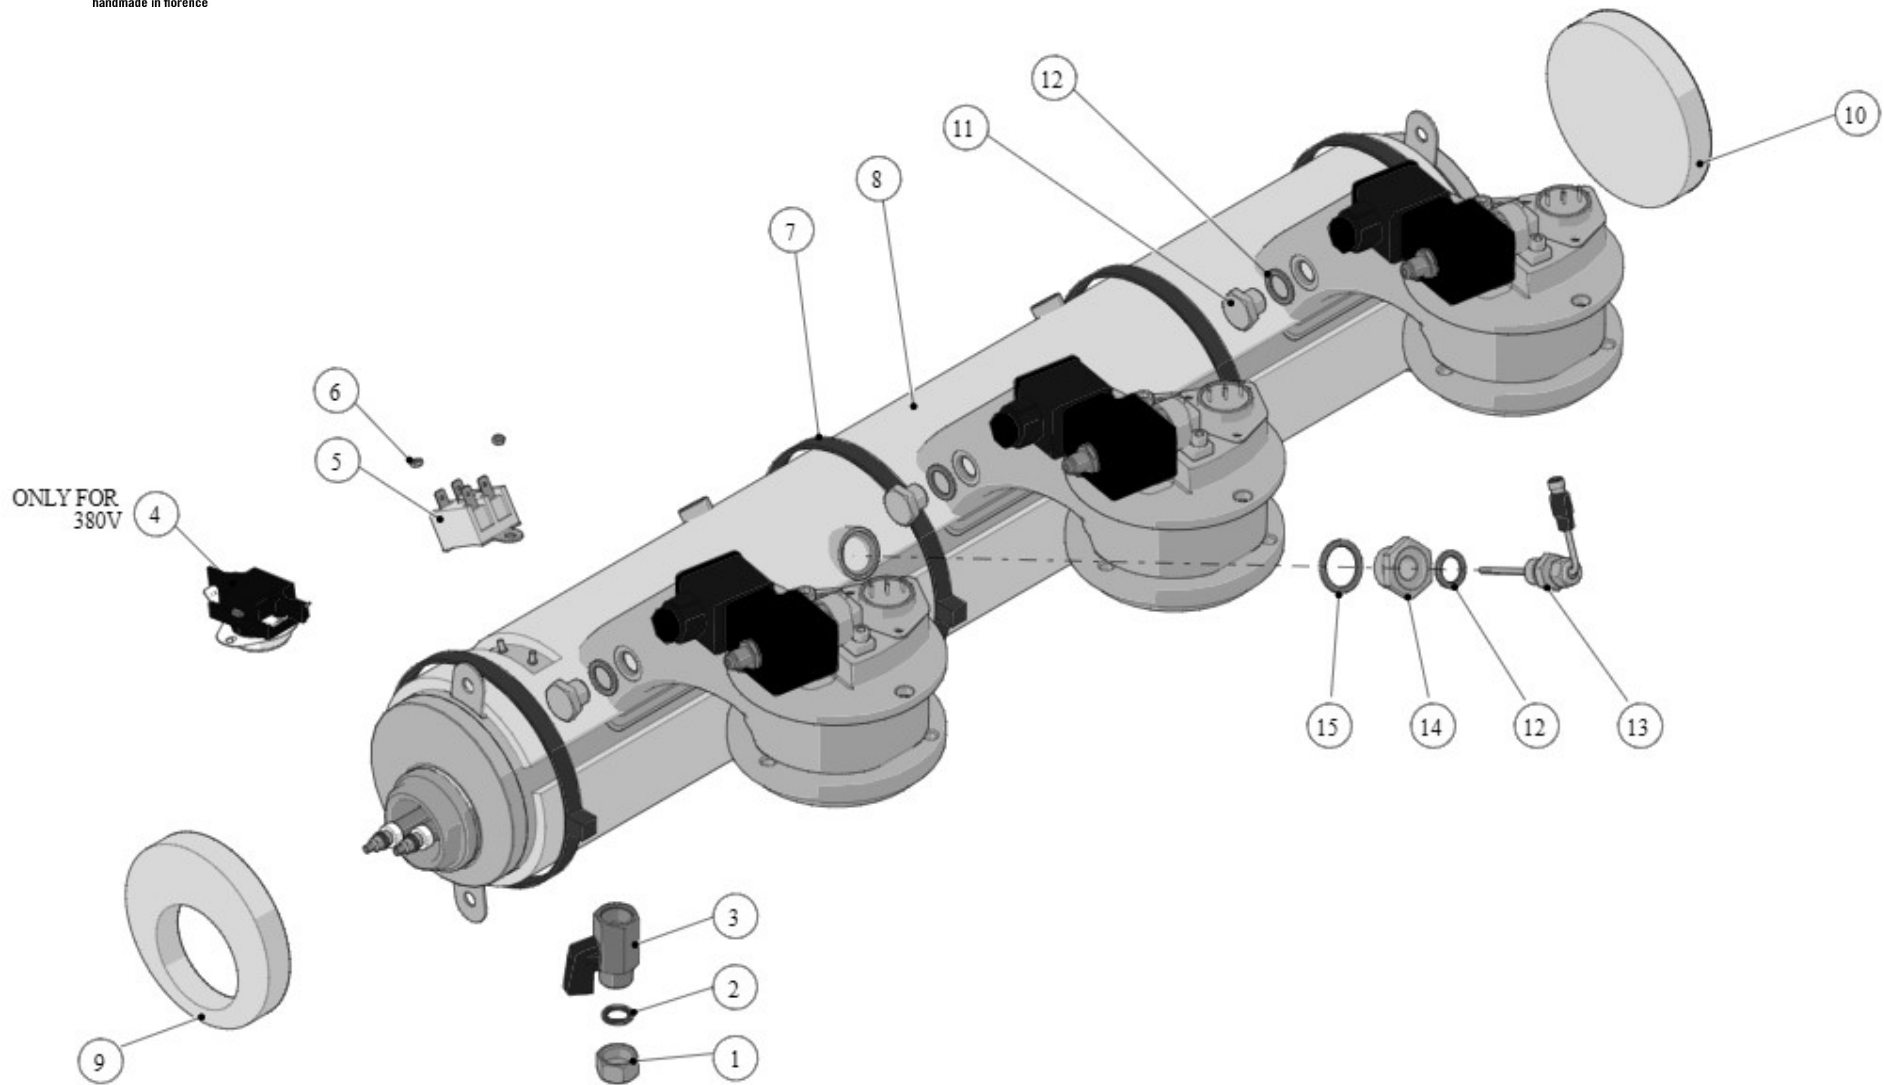

la marzocco
handmade in florence

35 - COFFEE BOILER ASSEMBLY - S VERSION