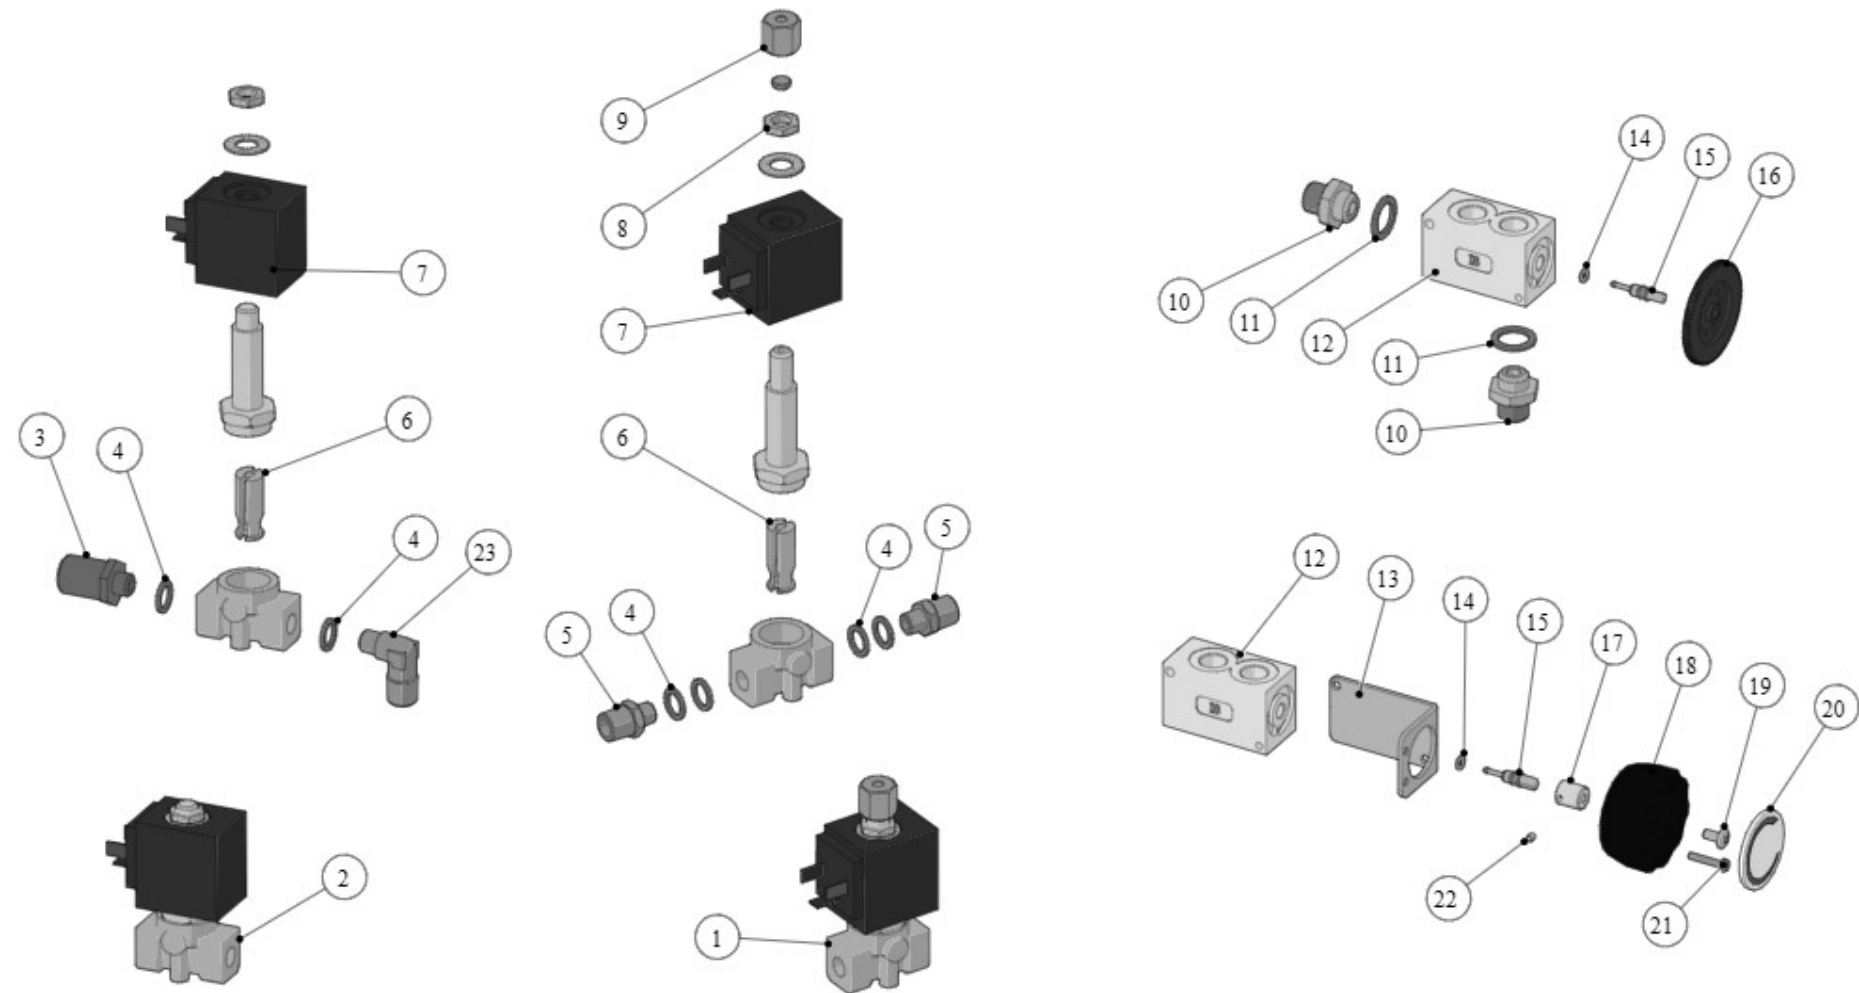

la marzocco
handmade in florence

31 - FITTINGS AND VALVES