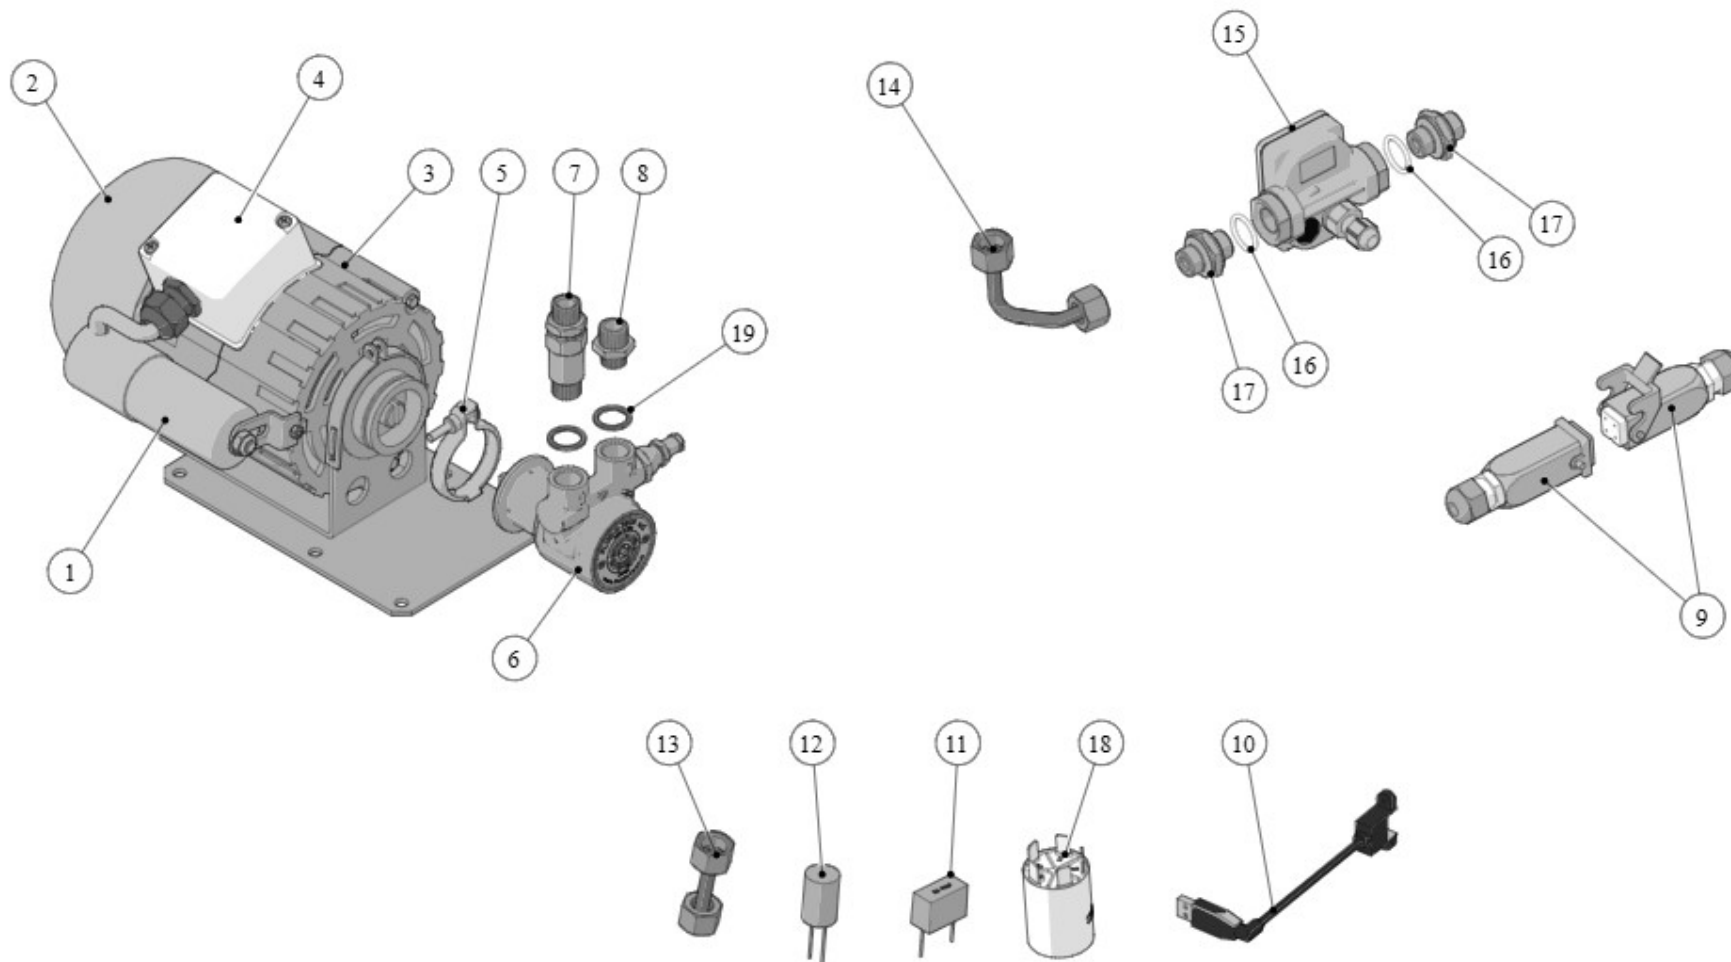

la marzocco
handmade in florence

61 - ELECTRICAL SYSTEM AND PUMP