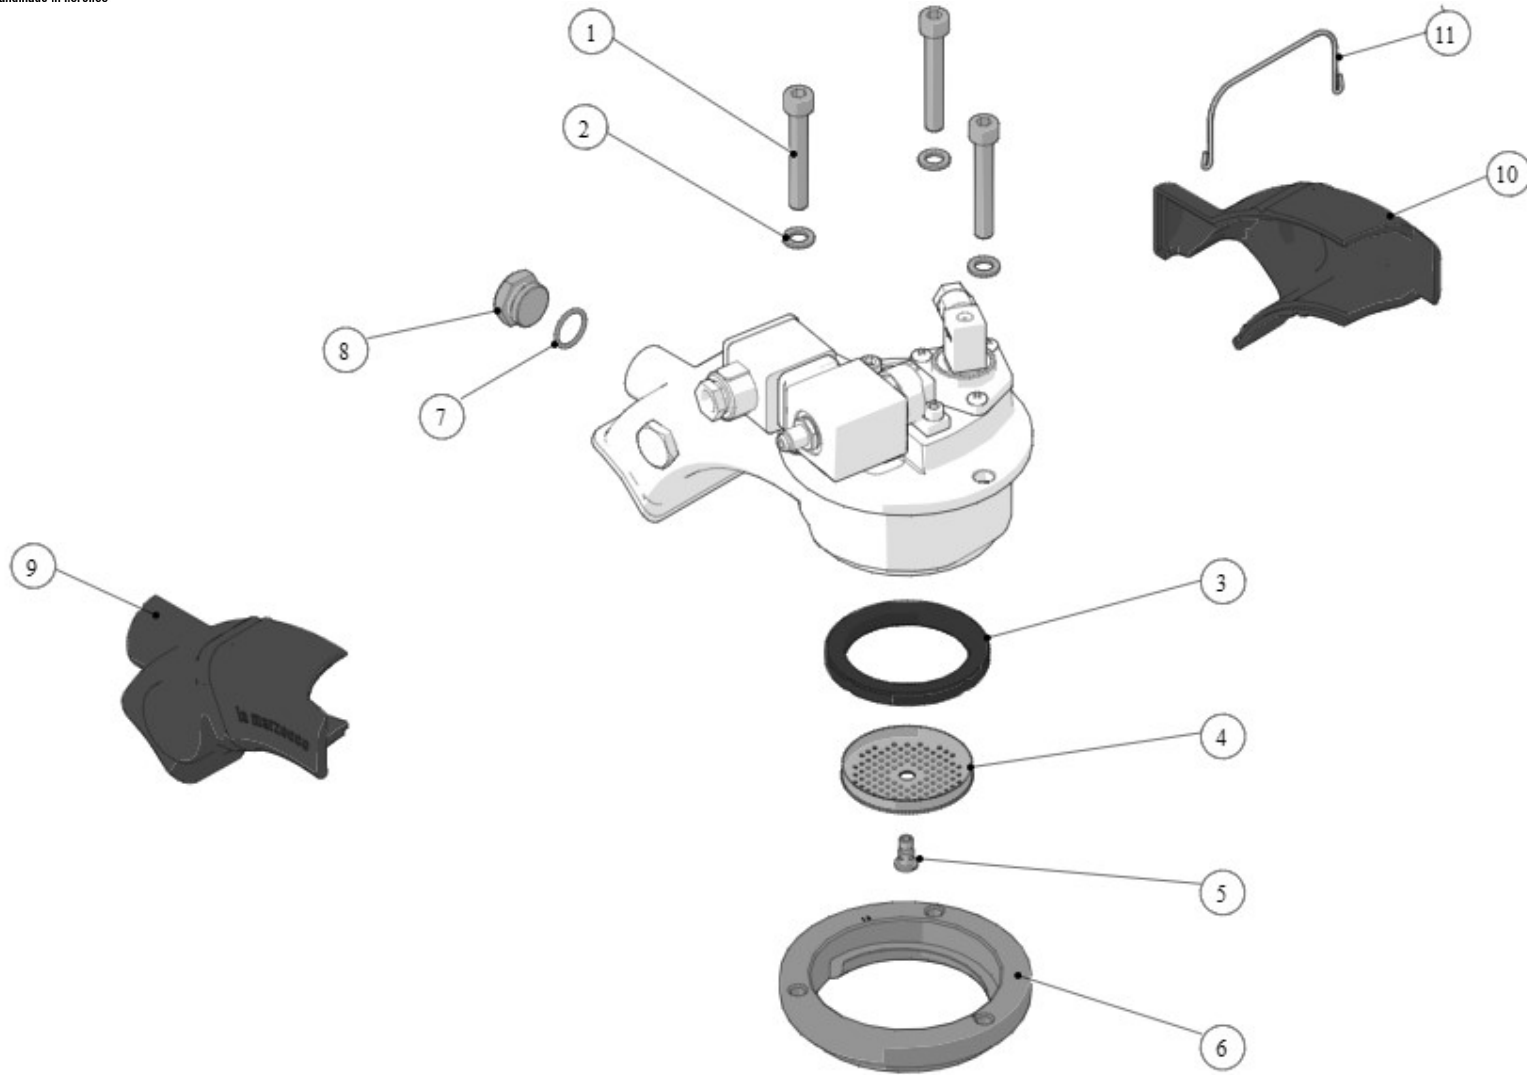

la marzocco
handmade in florence

39 - COFFEE BOILER ASSEMBLY