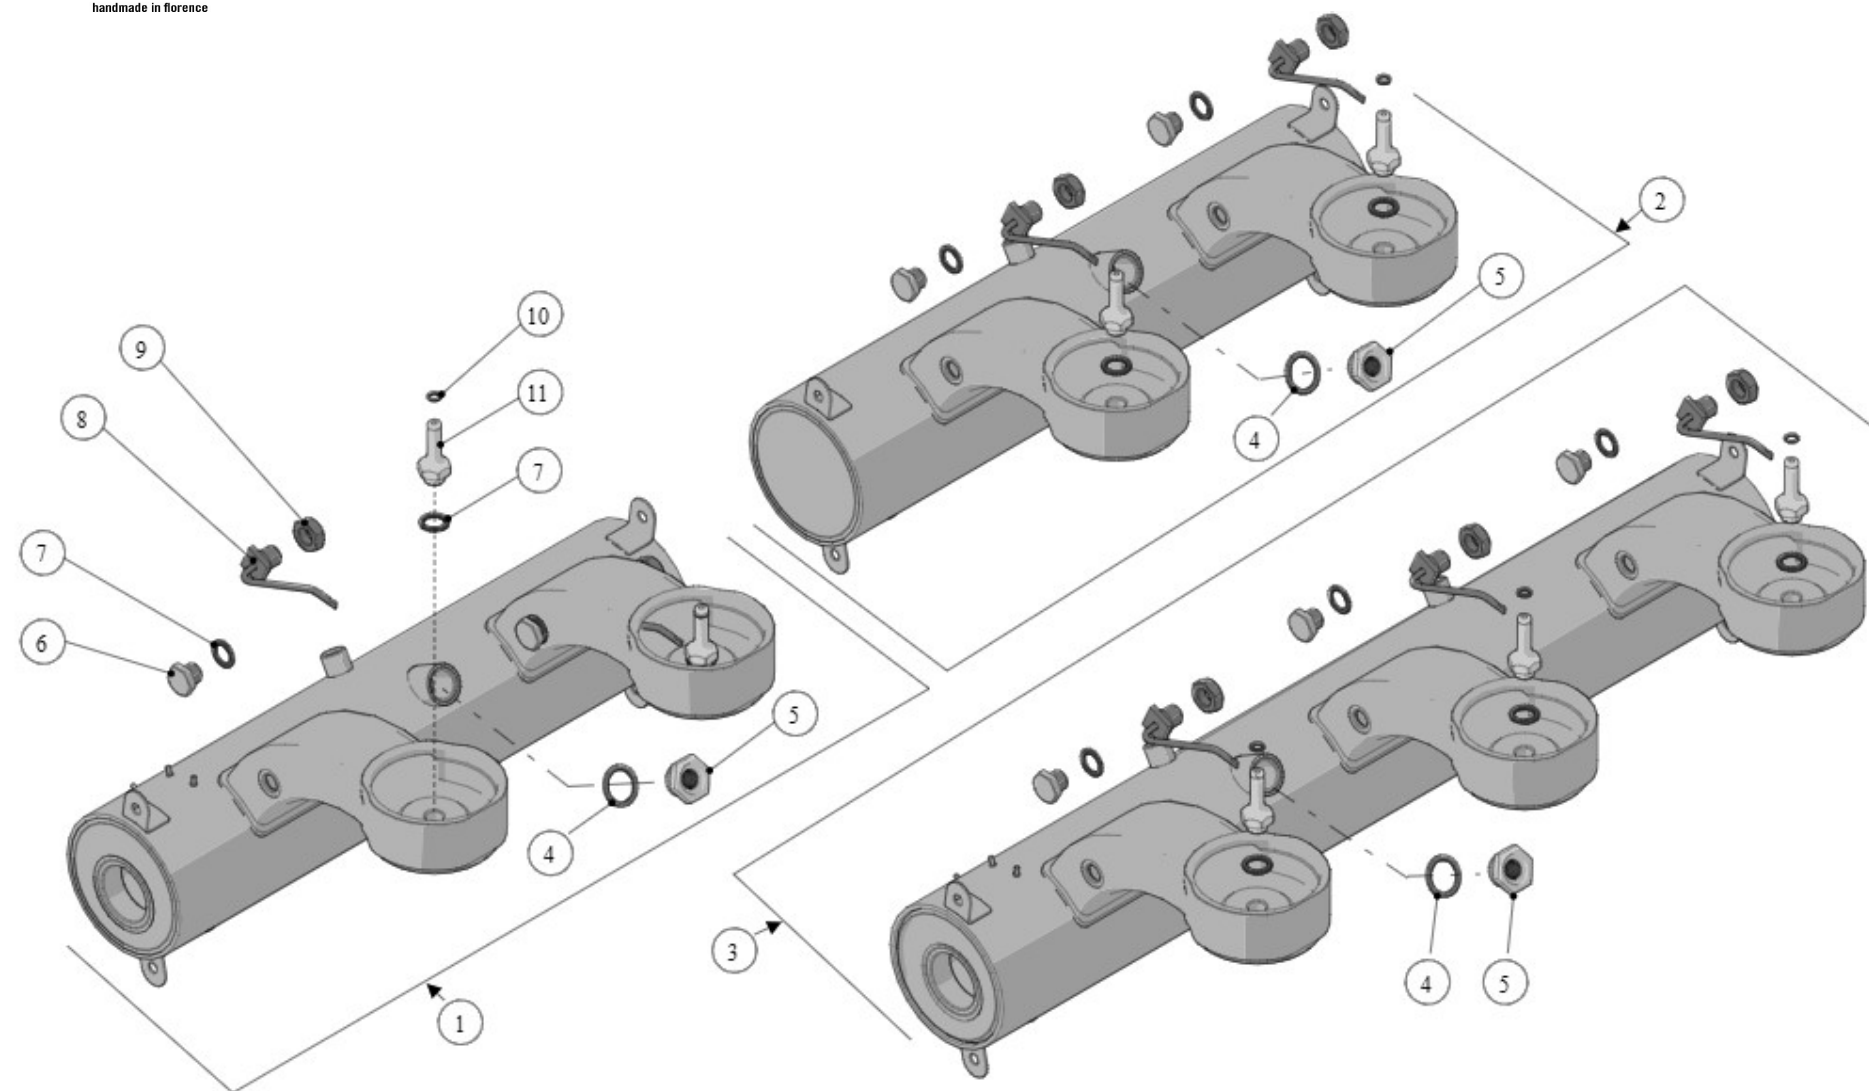

la marzocco
handmade in florence

37 - COFFEE BOILER ASSEMBLY - S VERSION