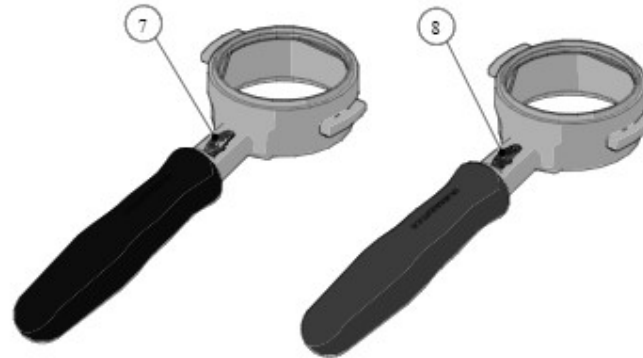

la marzocco
handmade in florence

65 - PORTAFILTER ASSEMBLY

FIXED SPOUT