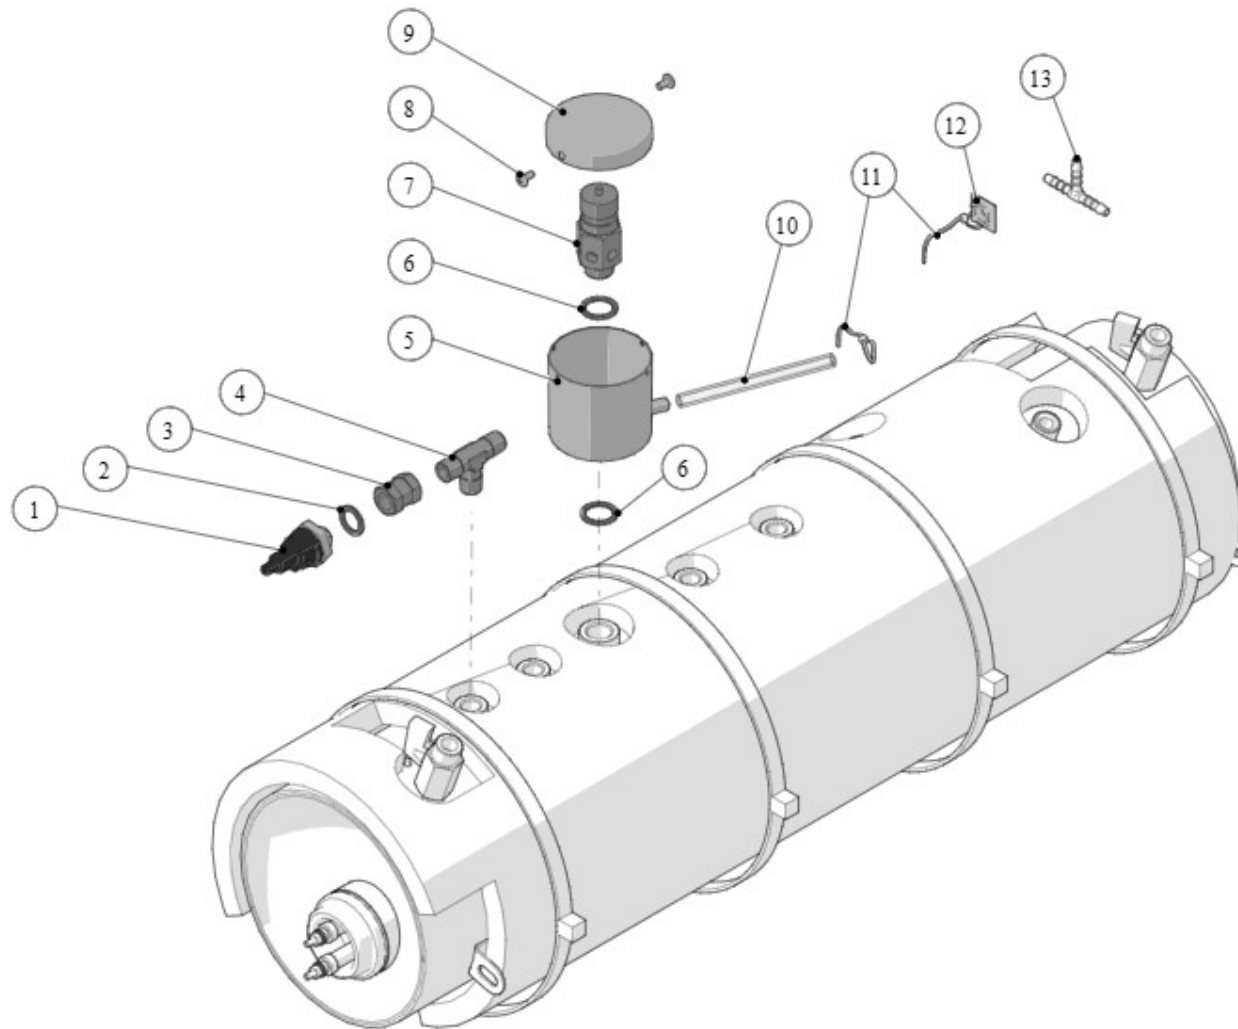

la marzocco
handmade in florence

45 - STEAM BOILER