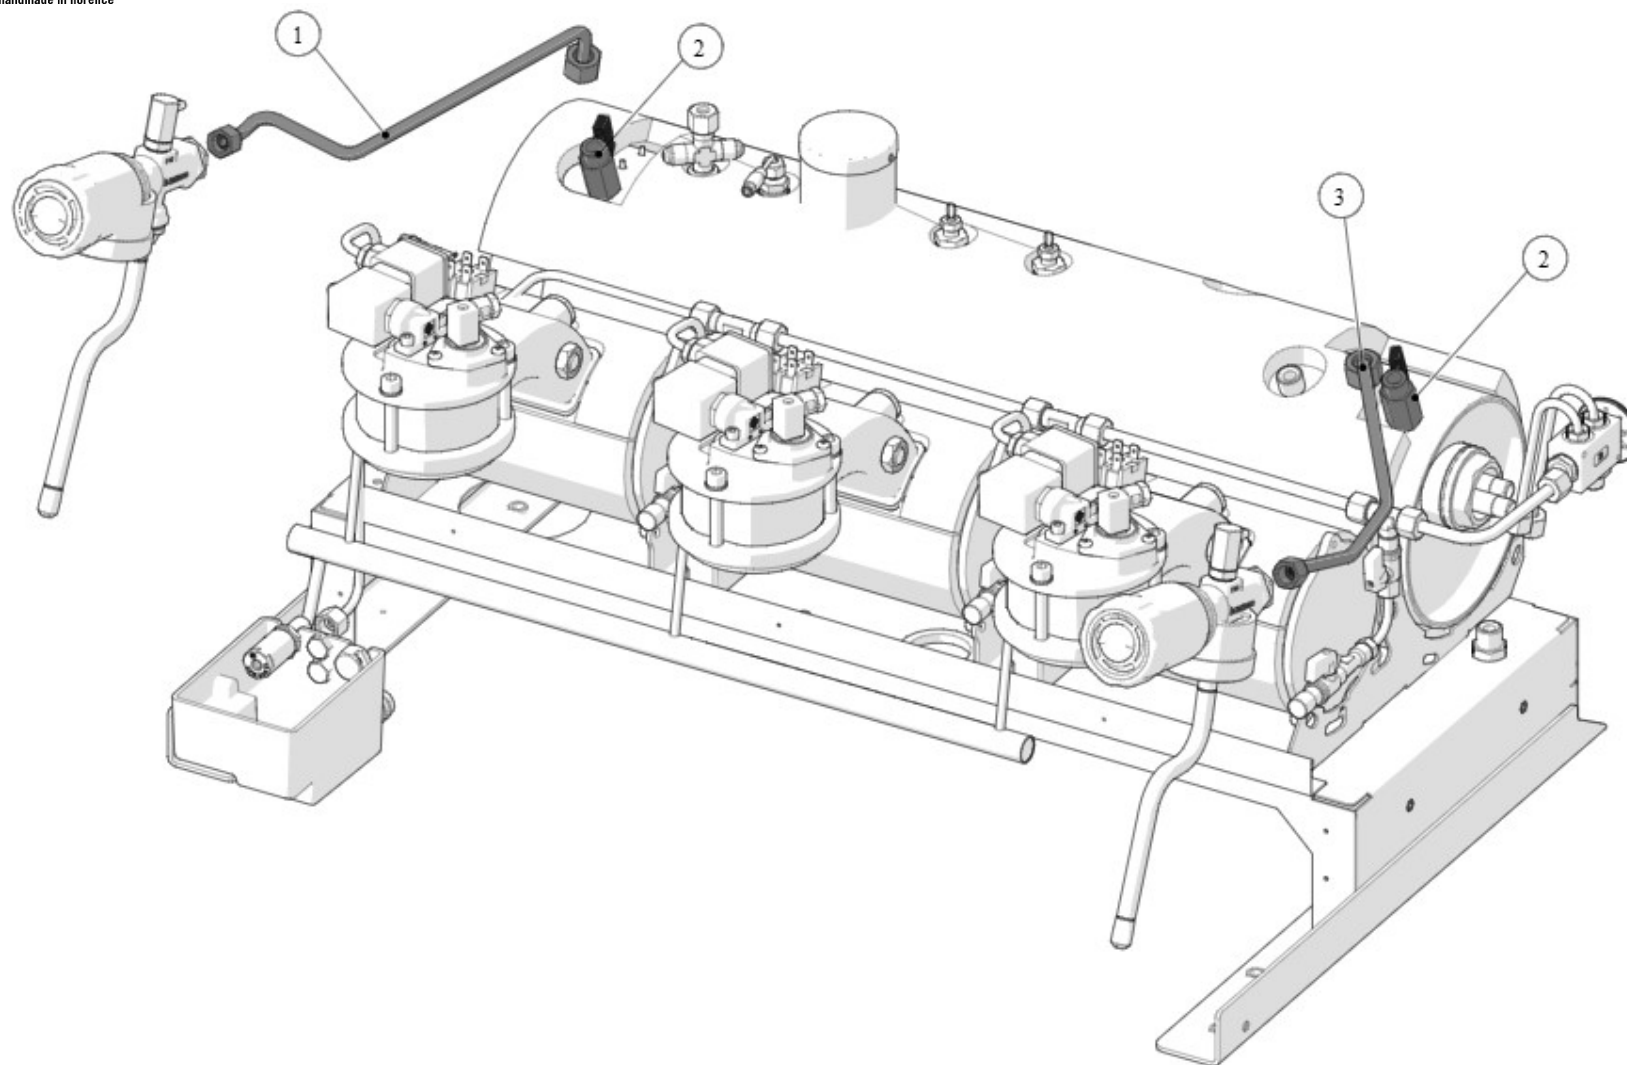

la marzocco
handmade in florence

29 - HYDRAULIC ASSEMBLY