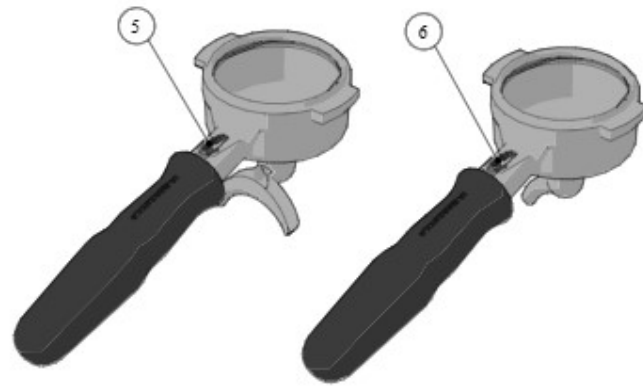

la marzocco
handmade in florence

65 - PORTAFILTER ASSEMBLY

FIXED SPOUT