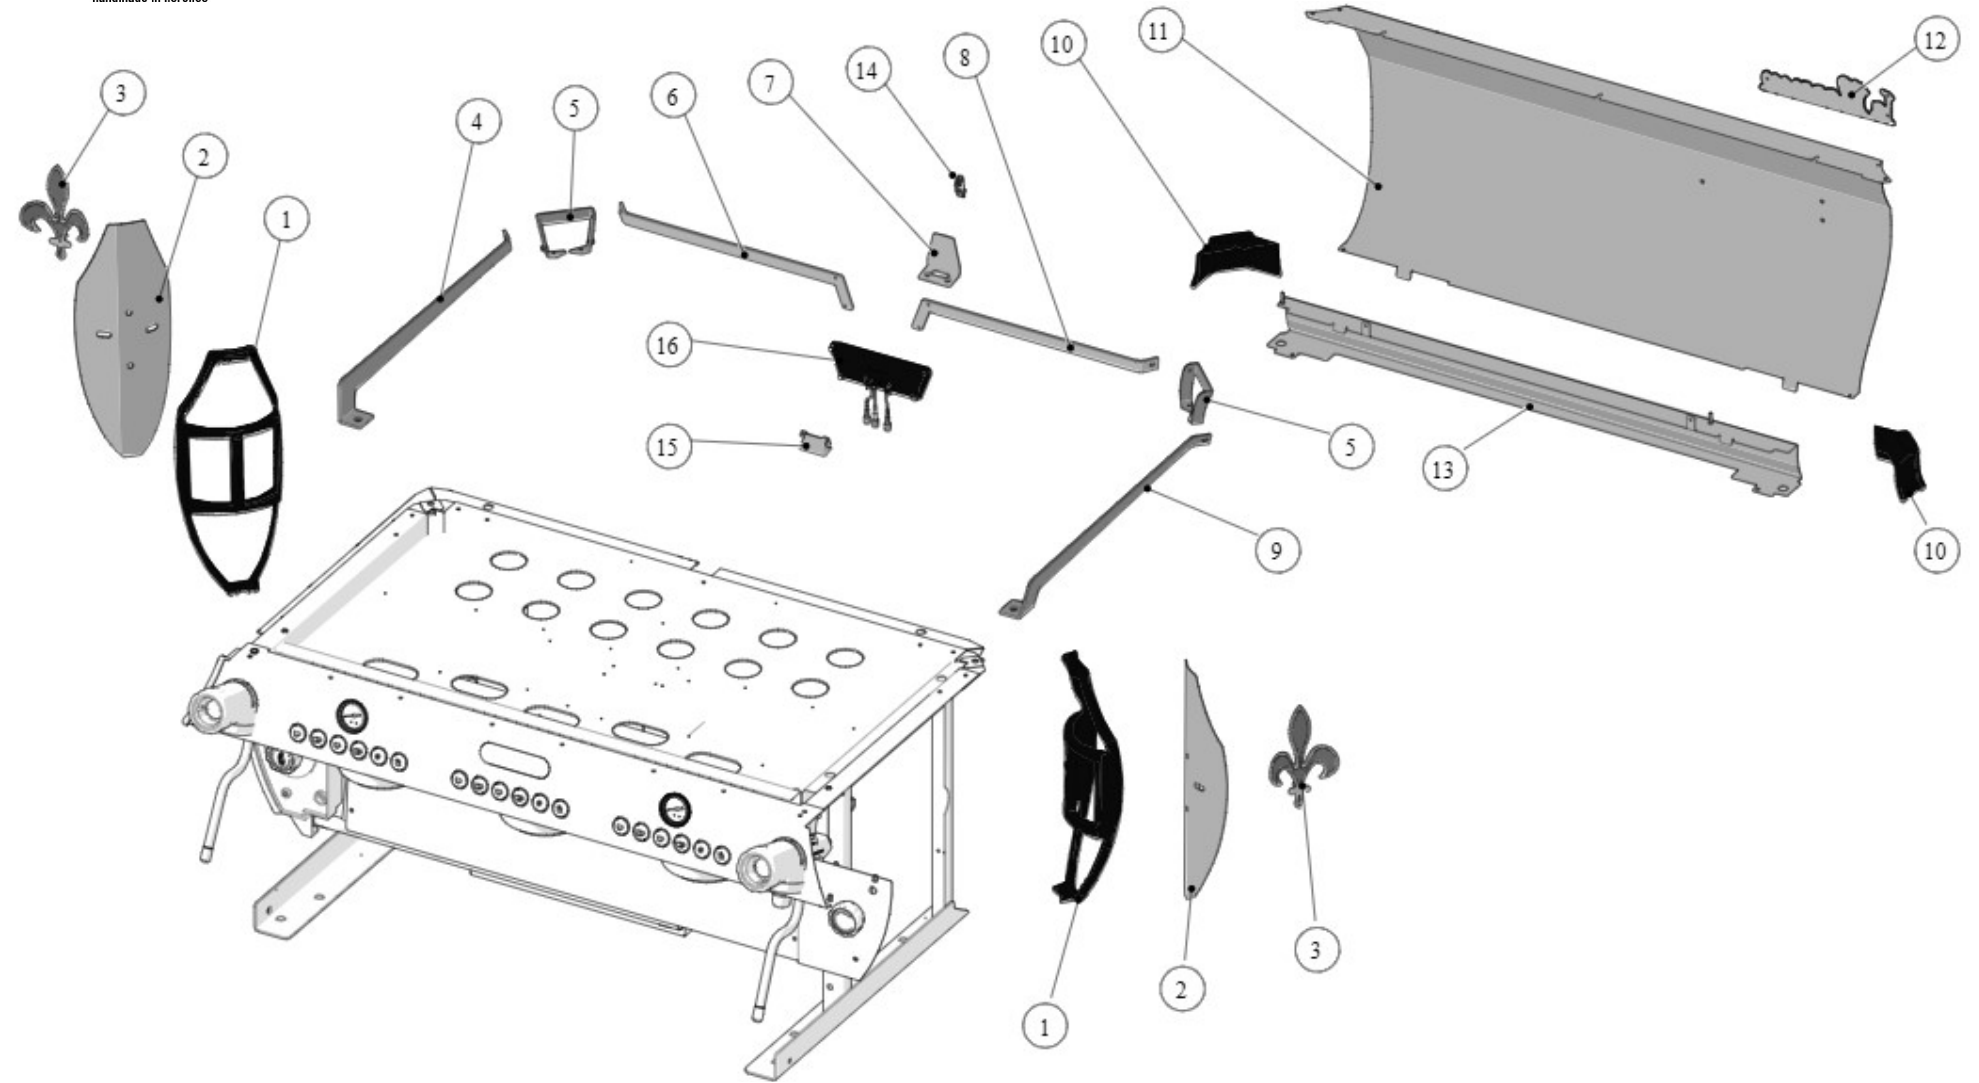

la marzocco
handmade in florence

9 - BODY PANEL ASSEMBLY