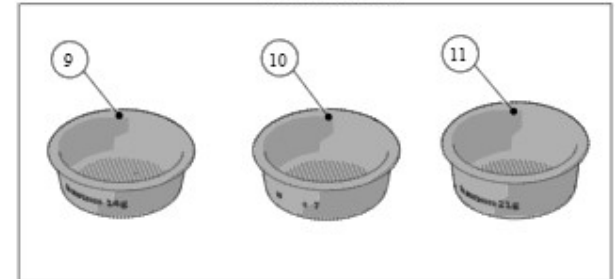

la marzocco
handmade in florence

65 - PORTAFILTER ASSEMBLY

FIXED SPOUT

RIDGELESS

X - TESTED & CERTIFIED