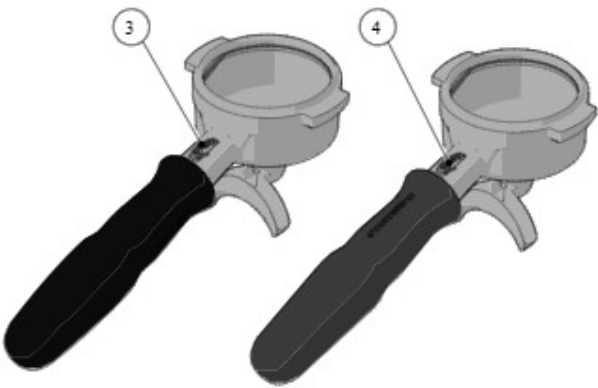

la marzocco
handmade in florence

65 - PORTAFILTER ASSEMBLY

FIXED SPOUT