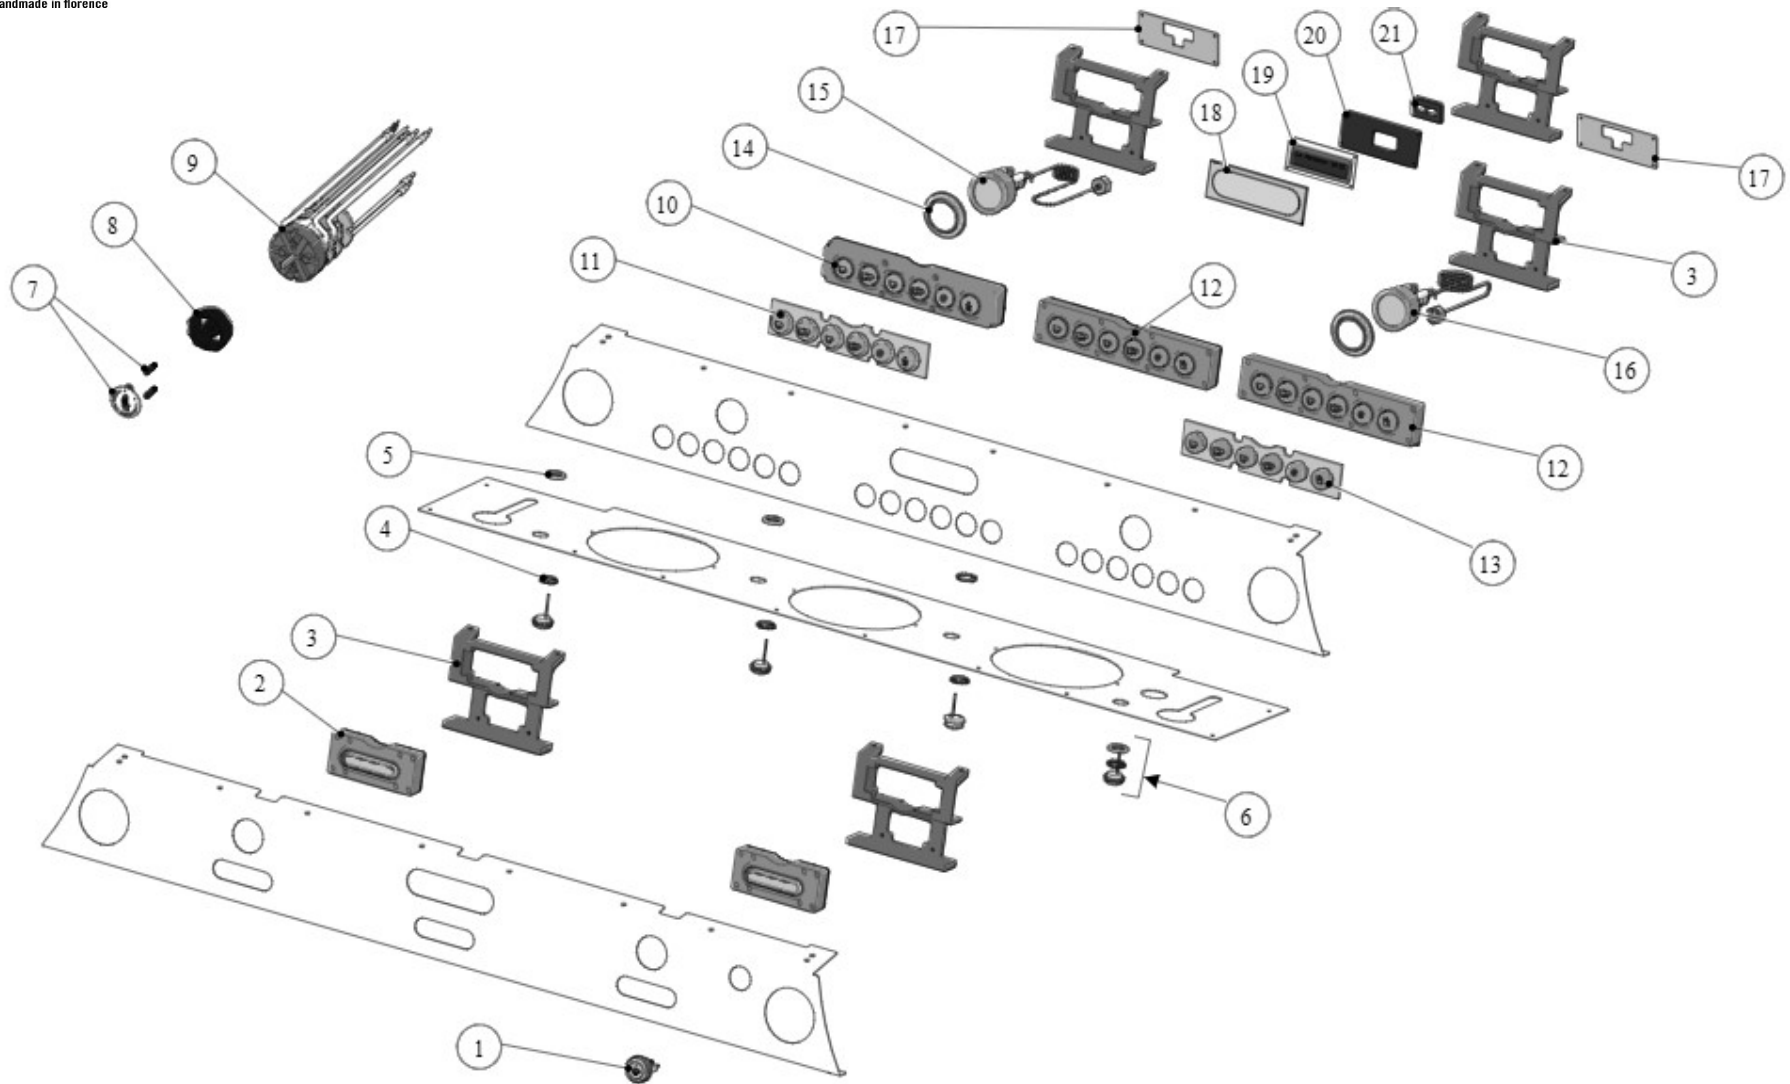

la marzocco
handmade in florence

15 - CONTROL PANEL ASSEMBLY