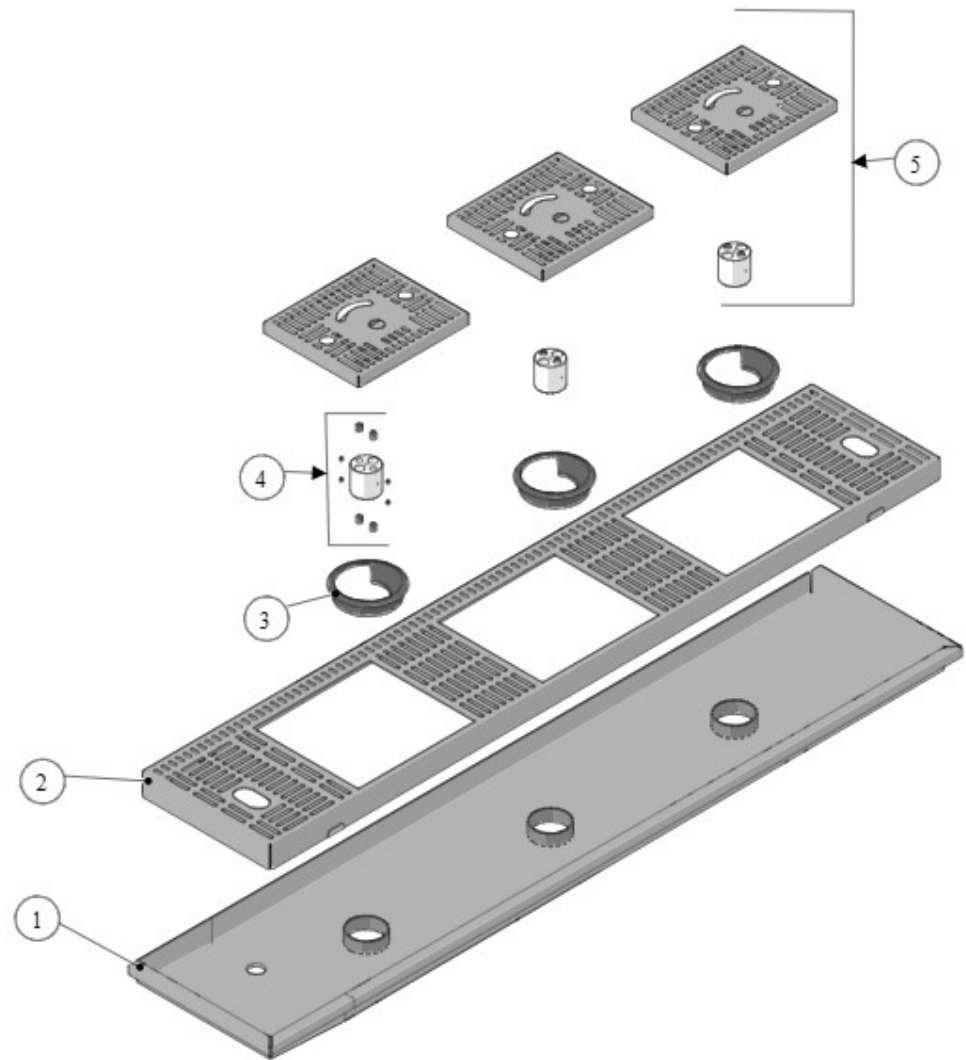

la marzocco
handmade in florence

47 - SCALES ASSEMBLY - SCALES VERSION