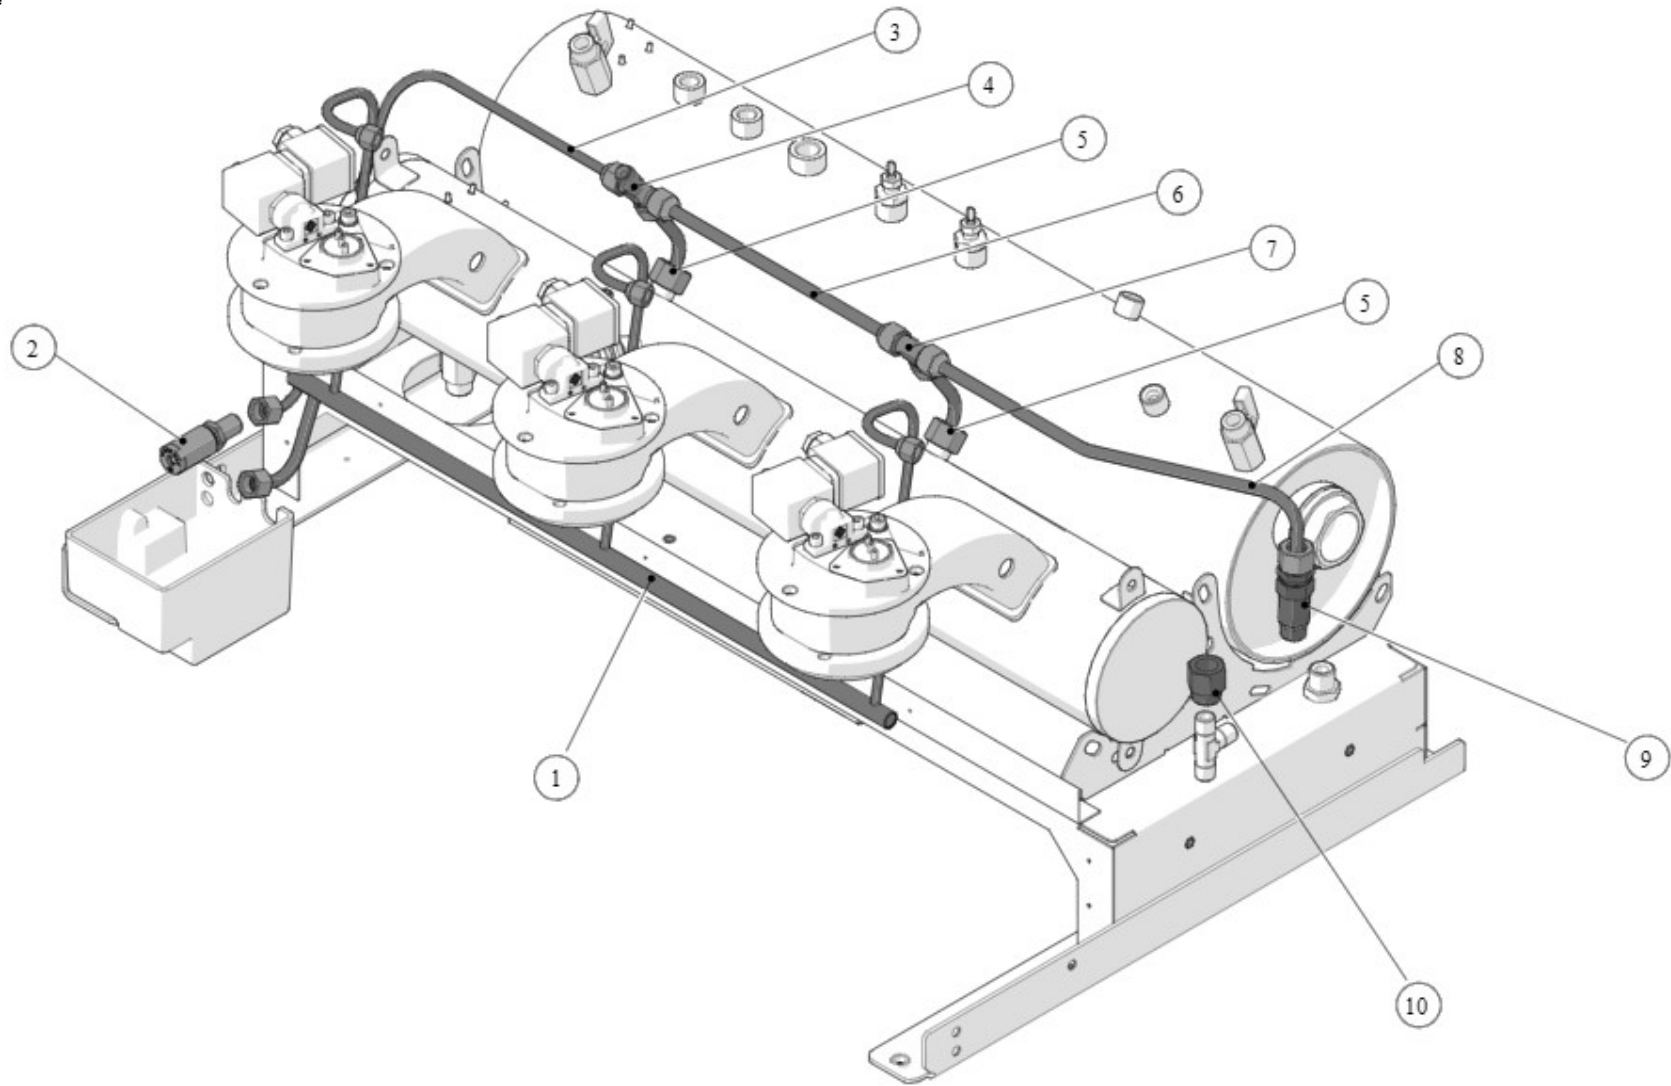

la marzocco
handmade in florence

25 - HYDRAULIC ASSEMBLY - X VERSION

la marzocco

handmade in florence

Item	Part number	Description
0001	L140_C	COMPLETE EXPANSION VALVE
0002	T.1.021.2	DRAIN TUBE SOLENOID V. GB5 2AV
0002	T.1.021.3	DRAIN TUBE SOLENOID V. GB5 3AV
0002	T.1.021.4	DRAIN TUBE SOLENOID V. GB5 4AV
0003	T.1.267	TUBE C. BOILER - EXPANSION VALVE GB5 X
0004	A.2.002.01	TEE FITTING R1/4M WR13 BRASS TREATED
0005	T.1.113	TUBE COFFEE B. CONNECTION STRADA MP
0006	T.1.080	TUBE MIX V. - COFFEE B. TEE LINEA PB
0007	T.2.113	TUBE CHECK VALVE -AUOFILL SOLENOID V.GS3

la marzocco
handmade in florence

27 - HYDRAULIC ASSEMBLY - S VERSION

la marzocco

handmade in florence

Item	Part number	Description
0001	T.1.021.2	DRAIN TUBE SOLENOID V. GB5 2AV
0001	T.1.021.3	DRAIN TUBE SOLENOID V. GB5 3AV
0001	T.1.021.4	DRAIN TUBE SOLENOID V. GB5 4AV
0002	L140_C	COMPLETE EXPANSION VALVE
0003	T.1.009	TUBE CROSS FITTING - EXPANSION VALVE GB5
0004	L129.01	CROSS FITTING G1/4M WR13 BRASS TREATED
0005	TL06	TUBE CROSS FITTING - COFFEE BOILER
0006	TL05/3	TUBE CROSS FITTING CONNECTION 3GR
0007	L128.01	TEE FITTING G1/4M WR13 BRASS TREATED
0008	T.1.153	TUBE CHECK VALVE - COFFEE B. TEE FITTING
0009	L032/P.01	CHECK VALVE G3/8M TREATED
0010	A.2.004.01	FITTING G1/4F-G3/8F WR22 BRASS TREATED