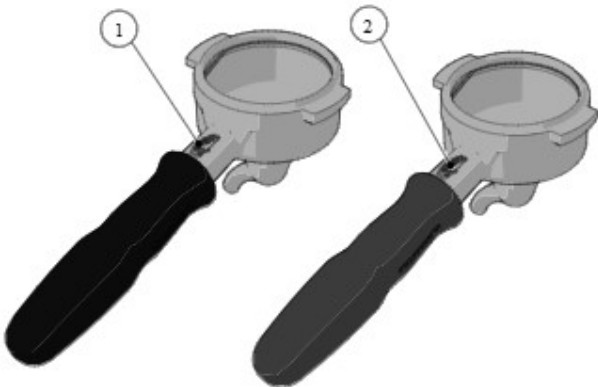

la marzocco
handmade in florence

65 - PORTAFILTER ASSEMBLY

FIXED SPOUT