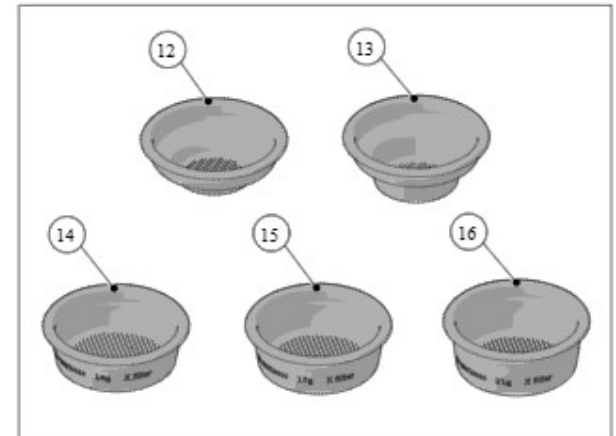

la marzocco
handmade in florence

65 - PORTAFILTER ASSEMBLY

FIXED SPOUT

RIDGELESS

X - TESTED & CERTIFIED

la marzocco

handmade in florence

Item	Part number	Description
0001	A.5.078	PORTAFILTER FIXED SINGLE SPOUT
0002	A.5.126	PORTAFILTER FIXED SINGLE SPOUT MAPLE
0002	A.5.128	PORTAFILTER FIXED SINGLE SPOUT WALNUT
0003	A.5.079	PORTAFILTER FIXED DOUBLE SPOUT
0004	A.5.127	PORTAFILTER FIXED DOUBLE SPOUT MAPLE
0004	A.5.129	PORTAFILTER FIXED DOUBLE SPOUT WALNUT
0005	L111/2MW.R	PORTAFILTER DOUBLE SPOUT MAPLE
0005	L111/2WW.R	PORTAFILTER DOUBLE SPOUT WALNUT
0006	L111/1MW.R	PORTAFILTER SINGLE SPOUT MAPLE
0006	L111/1WW.R	PORTAFILTER SINGLE SPOUT WALNUT
0007	L111/X.01	PORTAFILTER NAKED
0008	A.5.060	PORTAFILTER NAKED WALNUT
0008	A.5.061	PORTAFILTER NAKED MAPLE
0009	F.3.080	FILTER 14 GR RIDGELESS
0010	F.3.079	FILTER 17 GR RIDGELESS
0011	F.3.081	FILTER 21 GR RIDGELESS
0012	F.3.054.X	FILTER 7 GR X ITALIA
0013	F.3.029.X	FILTER 7 GR X
0014	F.3.028.X	FILTER 14 GR X
0015	F.3.027.X	FILTER 17 GR X
0016	F.3.026.X	FILTER 21 GR X

la marzocco

handmade in florence

67 - SCALES VERSION - PORTAFILTER ASSEMB

1

2

3

la marzocco

handmade in florence