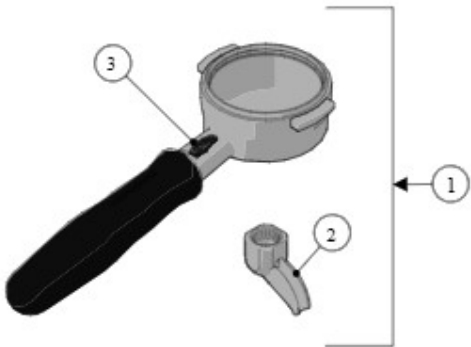

Item	Part number	Description
0018	E.2.092	EMIRFI FILTER 16A
0019	L180/1	WASHER 22X17X1,5 COPPER

la marzocco
handmade in florence

63 - PORTAFILTER ASSEMBLY

BRASS

STAINLESS STEEL

FOR LA MARZOCCO SWIFT GRINDER

STANDARD VERSION

la marzocco

handmade in florence

Item	Part number	Description
0001	L111/1	PORTAFILTER SINGLE SPOUT BRASS
0002	L115.01	SPOUT 1 CUP W/TREATMENT FOR SANITATION
0003	L111/LM12.01	CUP PORTAFILTER BRASS WITH HANDLE
0004	L111/2N	PORTAFILTER DOUBLE SPOUT BRASS
0005	L119.01	SPOUT 2 CUPS W/TREATMENT FOR SANITATION
0006	L119/V	SCREW FOR DOUBLE SPOUT
0007	L111/2NAC	PORTAFILTER DOUBLE SPOUT
0008	A.5.014.01	DOUBLE SPOUT S/S
0009	H.1.017	O-RING 3,53X9,12 EPDM 70 SH
0009	H.1.017.02	O-RING 3,37X9,21 EPDM
0010	L111/SS.R	CUP PORTAFILTER S/S WITH HANDLE
0011	L111/1AC	PORTAFILTER SINGLE SPOUT
0012	A.5.013.01	SINGLE SPOUT S/S
0013	L115/A	FILTER 1 CUP
0014	L115/A/S	SINGLE FILTER
0015	5.128	19mm SWIFT FILTER BASKET
0016	5.127	22mm SWIFT FILTER BASKET
0017	5.133	TRIPLE SWIFT FILTER BASKET
0018	F.3.029.GR	FILTER 7 GR STANDARD
0019	F.3.053	FILTER 7 GR STANDARD ITALY
0020	F.3.150	FILTER 8 GR STANDARD