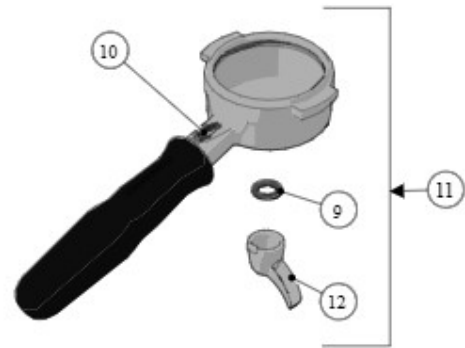

Item	Part number	Description
0018	E.2.092	EMIRFI FILTER 16A
0019	L180/1	WASHER 22X17X1,5 COPPER

la marzocco
handmade in florence

63 - PORTAFILTER ASSEMBLY

BRASS

STAINLESS STEEL

FOR LA MARZOCCO SWIFT GRINDER

STANDARD VERSION

la marzocco

handmade in florence

Item	Part number	Description
0001	L111/1	PORTAFILTER SINGLE SPOUT BRASS
0002	L115.01	SPOUT 1 CUP W/TREATMENT FOR SANITATION
0003	L111/LM12.01	CUP PORTAFILTER BRASS WITH HANDLE
0004	L111/2N	PORTAFILTER DOUBLE SPOUT BRASS
0005	L119.01	SPOUT 2 CUPS W/TREATMENT FOR SANITATION
0006	L119/V	SCREW FOR DOUBLE SPOUT
0007	L111/2NAC	PORTAFILTER DOUBLE SPOUT
0008	A.5.014.01	DOUBLE SPOUT S/S
0009	H.1.017	O-RING 3,53X9,12 EPDM 70 SH
0009	H.1.017.02	O-RING 3,37X9,21 EPDM
0010	L111/SS.R	CUP PORTAFILTER S/S WITH HANDLE
0011	L111/1AC	PORTAFILTER SINGLE SPOUT
0012	A.5.013.01	SINGLE SPOUT S/S
0013	L115/A	FILTER 1 CUP
0014	L115/A/S	SINGLE FILTER
0015	5.128	19mm SWIFT FILTER BASKET
0016	5.127	22mm SWIFT FILTER BASKET
0017	5.133	TRIPLE SWIFT FILTER BASKET
0018	F.3.029.GR	FILTER 7 GR STANDARD
0019	F.3.053	FILTER 7 GR STANDARD ITALY
0020	F.3.150	FILTER 8 GR STANDARD