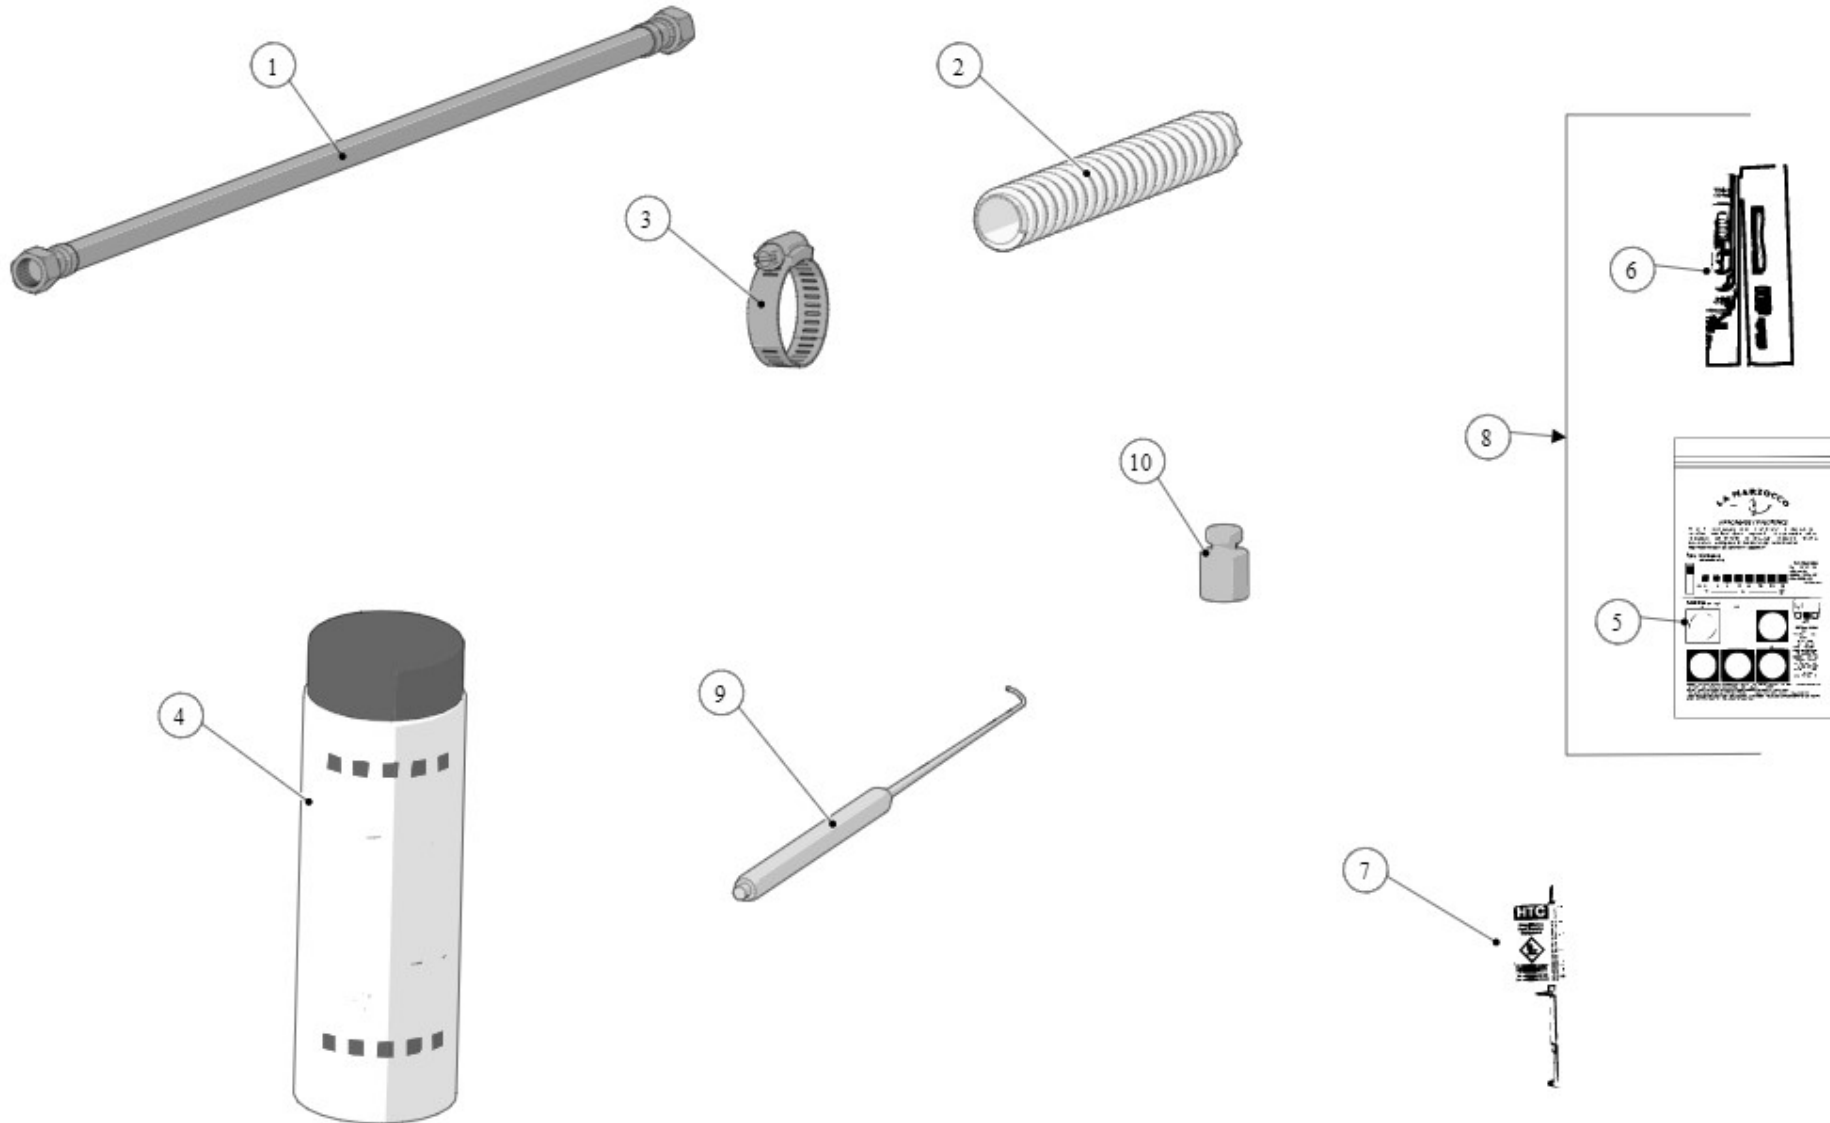

la marzocco

handmade in florence

Item	Part number	Description
0001	931-2	2 PRECISION PORTAFILTER KIT
0002	931-3	3 PRECISION PORTAFILTER KIT
0003	947	4x 14g S/S PRECISION FILTER BASKET KIT
0003	932	4x 17g S/S PRECISION FILTER BASKET KIT
0003	948	4x 21g S/S PRECISION FILTER BASKET KIT

la marzocco
handmade in florence

69 - HOSE AND ACCESSORIES