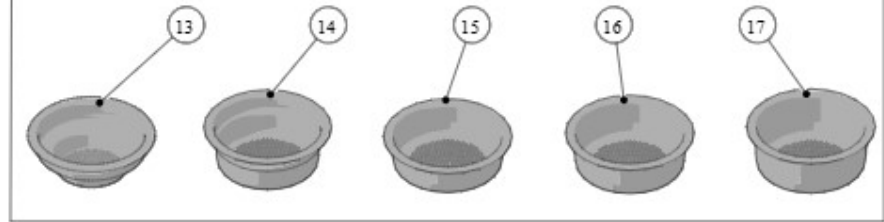

Item	Part number	Description
0018	E.2.092	EMIRFI FILTER 16A
0019	L180/1	WASHER 22X17X1,5 COPPER

la marzocco
handmade in florence

63 - PORTAFILTER ASSEMBLY

BRASS

STAINLESS STEEL

FOR LA MARZOCCO SWIFT GRINDER