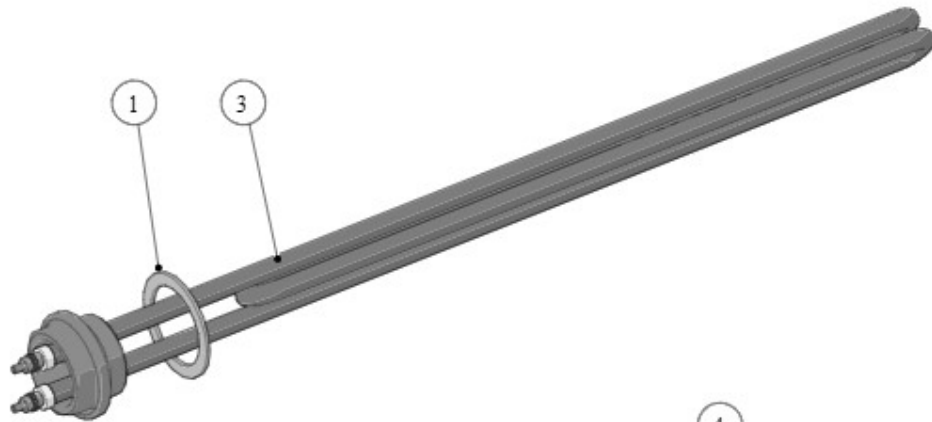

la marzocco
handmade in florence

55 - HEATING ELEMENTS

STEAM BOILER
CALDAIA VAPORE