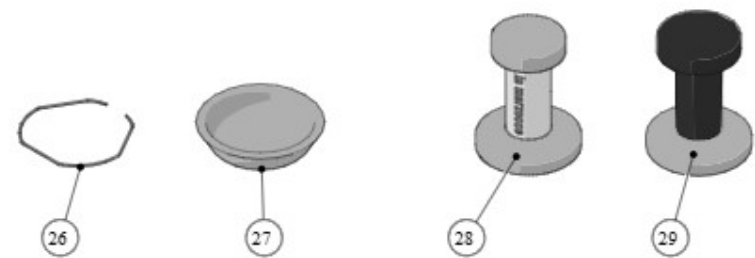

STANDARD VERSION