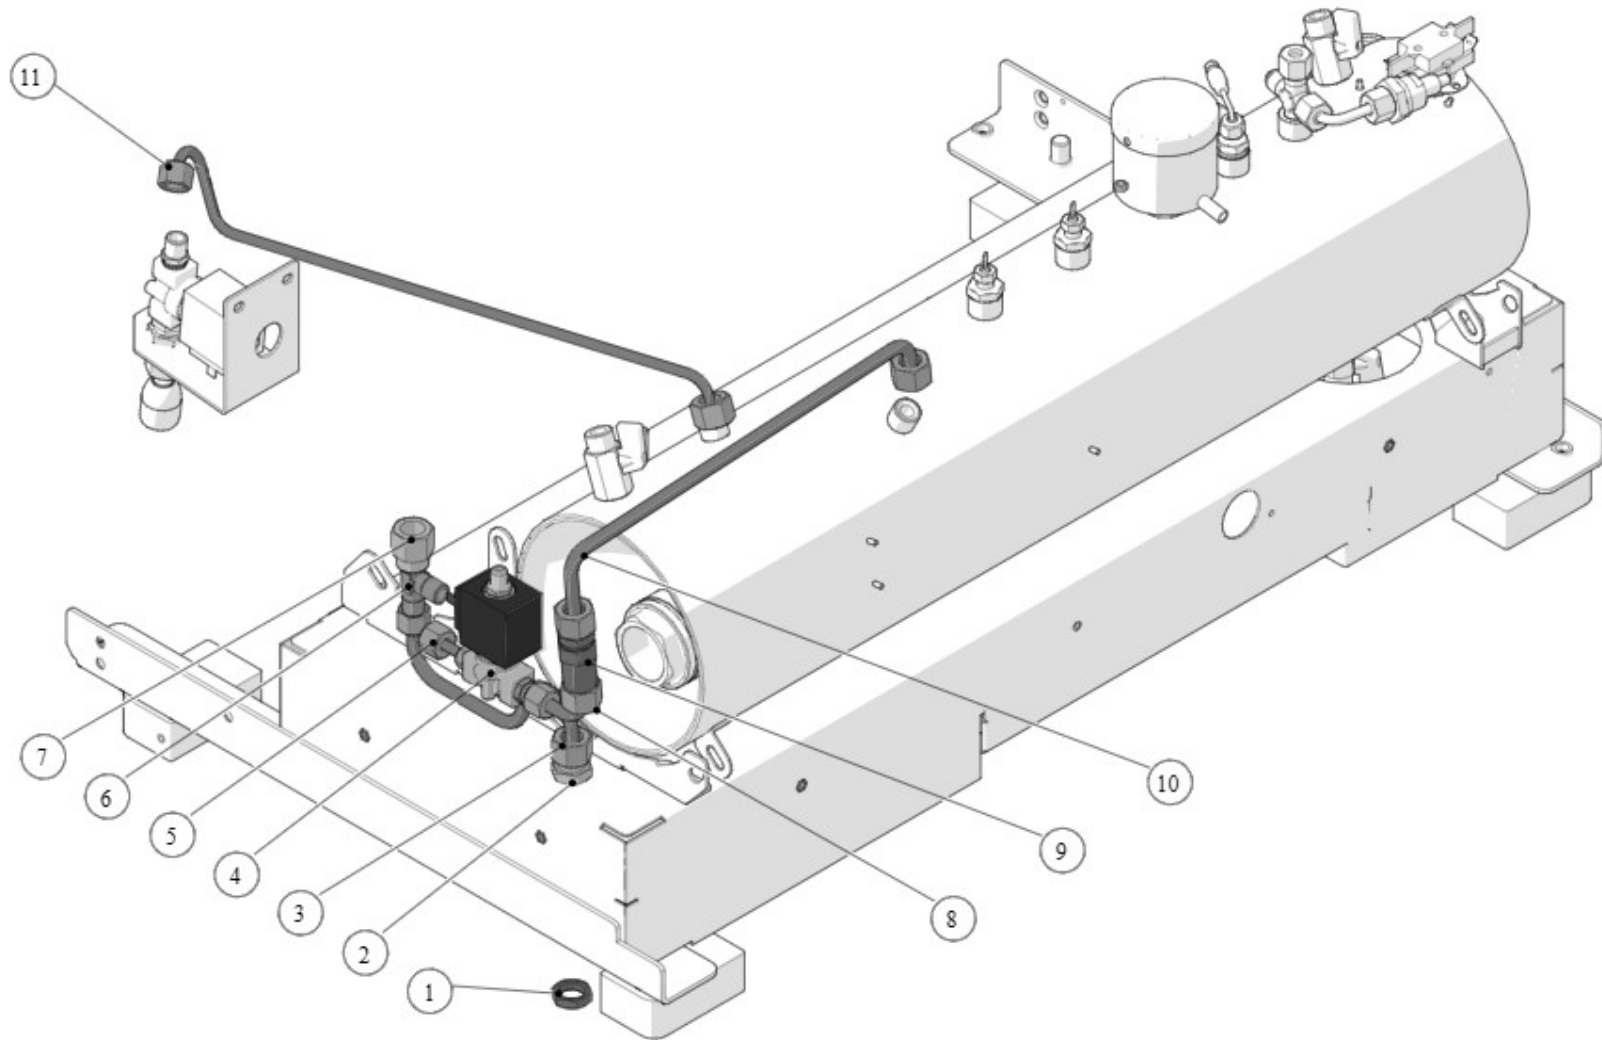

la marzocco
handmade in florence

23 - HYDRAULIC ASSEMBLY - S VERSION