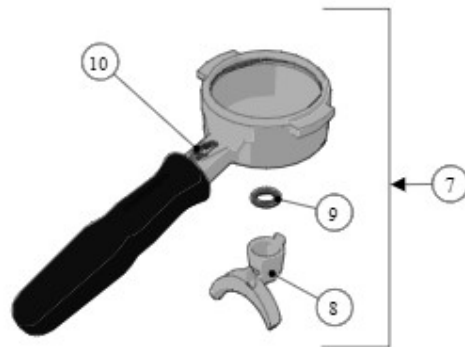

Item	Part number	Description
0018	E.2.092	EMIRFI FILTER 16A
0019	L180/1	WASHER 22X17X1,5 COPPER

la marzocco
handmade in florence

63 - PORTAFILTER ASSEMBLY

BRASS

STAINLESS STEEL

FOR LA MARZOCCO SWIFT GRINDER

STANDARD VERSION

la marzocco

handmade in florence

Item	Part number	Description
0001	L111/1	PORTAFILTER SINGLE SPOUT BRASS
0002	L115.01	SPOUT 1 CUP W/TREATMENT FOR SANITATION
0003	L111/LM12.01	CUP PORTAFILTER BRASS WITH HANDLE
0004	L111/2N	PORTAFILTER DOUBLE SPOUT BRASS
0005	L119.01	SPOUT 2 CUPS W/TREATMENT FOR SANITATION
0006	L119/V	SCREW FOR DOUBLE SPOUT
0007	L111/2NAC	PORTAFILTER DOUBLE SPOUT
0008	A.5.014.01	DOUBLE SPOUT S/S
0009	H.1.017	O-RING 3,53X9,12 EPDM 70 SH
0009	H.1.017.02	O-RING 3,37X9,21 EPDM
0010	L111/SS.R	CUP PORTAFILTER S/S WITH HANDLE
0011	L111/1AC	PORTAFILTER SINGLE SPOUT
0012	A.5.013.01	SINGLE SPOUT S/S
0013	L115/A	FILTER 1 CUP
0014	L115/A/S	SINGLE FILTER
0015	5.128	19mm SWIFT FILTER BASKET
0016	5.127	22mm SWIFT FILTER BASKET
0017	5.133	TRIPLE SWIFT FILTER BASKET
0018	F.3.029.GR	FILTER 7 GR STANDARD
0019	F.3.053	FILTER 7 GR STANDARD ITALY
0020	F.3.150	FILTER 8 GR STANDARD