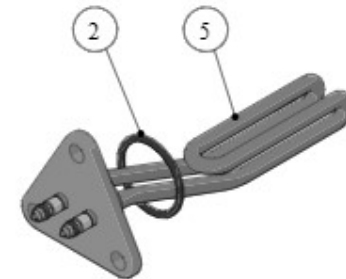

COFFEE BOILER (X and 90 VERSION)
CALDAIA CAFFE' (VERSIONE X e 90)