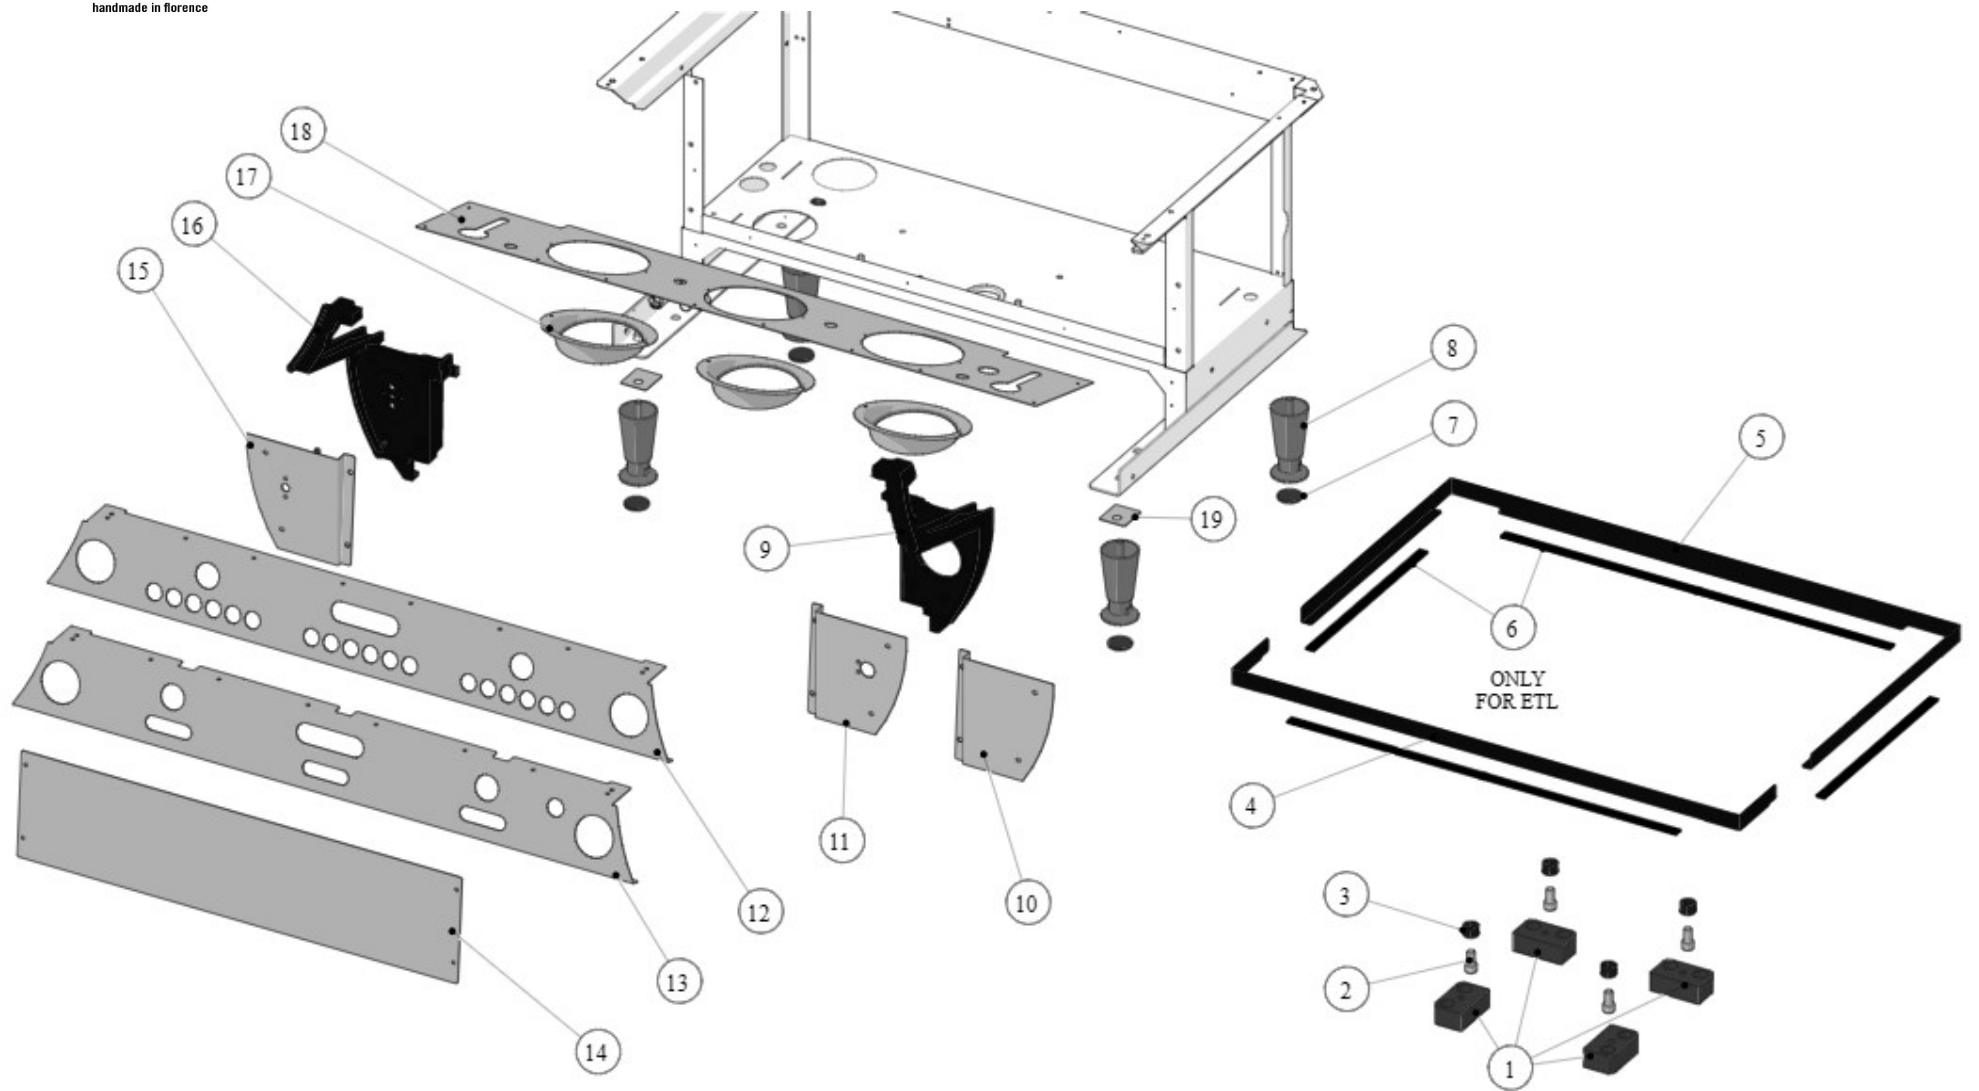

la marzocco
handmade in florence

9 - BODY PANEL ASSEMBLY

la marzocco

handmade in florence

Item	Part number	Description
0001	C.2.051	CHROMED SUPPORT GB5 X-S SHIELD
0002	C.1.504	SHIELD GB5 X-S
0003	D.4.035	LILY GB5 S
0003	D.4.036	LILY GB5 X
0004	C.1.496.SX	RAIL LEFT GB5 X-S
0005	C.1.497	CORNER UP GB5 X-S
0006	C.1.538.2.SX	RAILING LEFT SIDE GB5 X-S 2GR
0006	C.1.538.3.SX	RAILING LEFT SIDE GB5 X-S 3GR
0006	C.1.538.4.SX	RAILING LEFT SIDE GB5 X-S 4GR
0007	C.1.536	CENTRAL BRACKET RAIL GB5 X-S
0008	C.1.538.2.DX	RAILING RIGHT SIDE GB5 X-S 2GR
0008	C.1.538.3.DX	RAILING RIGHT SIDE GB5 X-S 3GR
0008	C.1.538.4.DX	RAILING RIGHT SIDE GB5 X-S 4GR
0009	C.1.496.DX	RAIL RIGHT GB5 X-S
0010	C.2.052	ANGOLARE BASSO GB5 X-S
0011	C.1.505.2	PANEL BACK GB5 X-S 2GR
0011	C.1.505.3	PANEL BACK GB5 X-S 3GR
0011	C.1.505.4	PANEL BACK GB5 X-S 4GR
0012	D.4.037	LOGO REAR GB5 S
0012	D.4.038	LOGO REAR GB5 X
0012	D.4.037.55	LOGO REAR GB5 XS SPECIAL COLOR

la marzocco
handmade in florence

11 - BODY PANEL ASSEMBLY

la marzocco

handmade in florence

Item	Part number	Description
0001	CL001.01	RUBBER FOOT LEFT/RIGHT
0002	I.1.090	SCREW M10X20 SOCKET CAP S/S A2
0003	F.1.005	PVC FOOT SUPPORTS DM.21 GB5
0004	C.1.476.2	COVER FRONT NSF GB5 X-S 2GR
0004	C.1.476.3	COVER FRONT NSF GB5 X-S 3GR
0004	C.1.476.4	COVER FRONT NSF GB5 X-S 4GR
0005	C.1.477.2	COVER BACK NSF GB5 X-S 2GR
0005	C.1.477.3	COVER BACK NSF GB5 X-S 3GR
0005	C.1.477.4	COVER BACK NSF GB5 X-S 4GR
0006	H.3.015	
0007	CL001/1G	HIGH LEG RUBBER PAD
0008	CL001/1G.R	HIGH LEG + RUBBER PAD
0009	C.2.050.DX	CHROMED SUPPORT RIGHT PANEL GB5 X-S
0010	C.1.498.DX	PANEL LOWER RIGHT GB5 S
0011	C.1.494.DX	PANEL LOWER RIGHT GB5 X-S
0012	C.1.487.4	PANEL FRONT CONTROL GB5 X-S 4GR AV
0012	C.1.487.3	PANEL FRONT CONTROL GB5 X-S 3GR AV
0012	C.1.487.2	PANEL FRONT CONTROL GB5 X-S 2GR AV
0013	C.1.488.2	PANEL FRONT CONTROL GB5 2GR EE
0013	C.1.488.3	PANEL FRONT CONTROL GB5 3GR EE
0013	C.1.488.4	PANEL FRONT CONTROL GB5 4GR EE