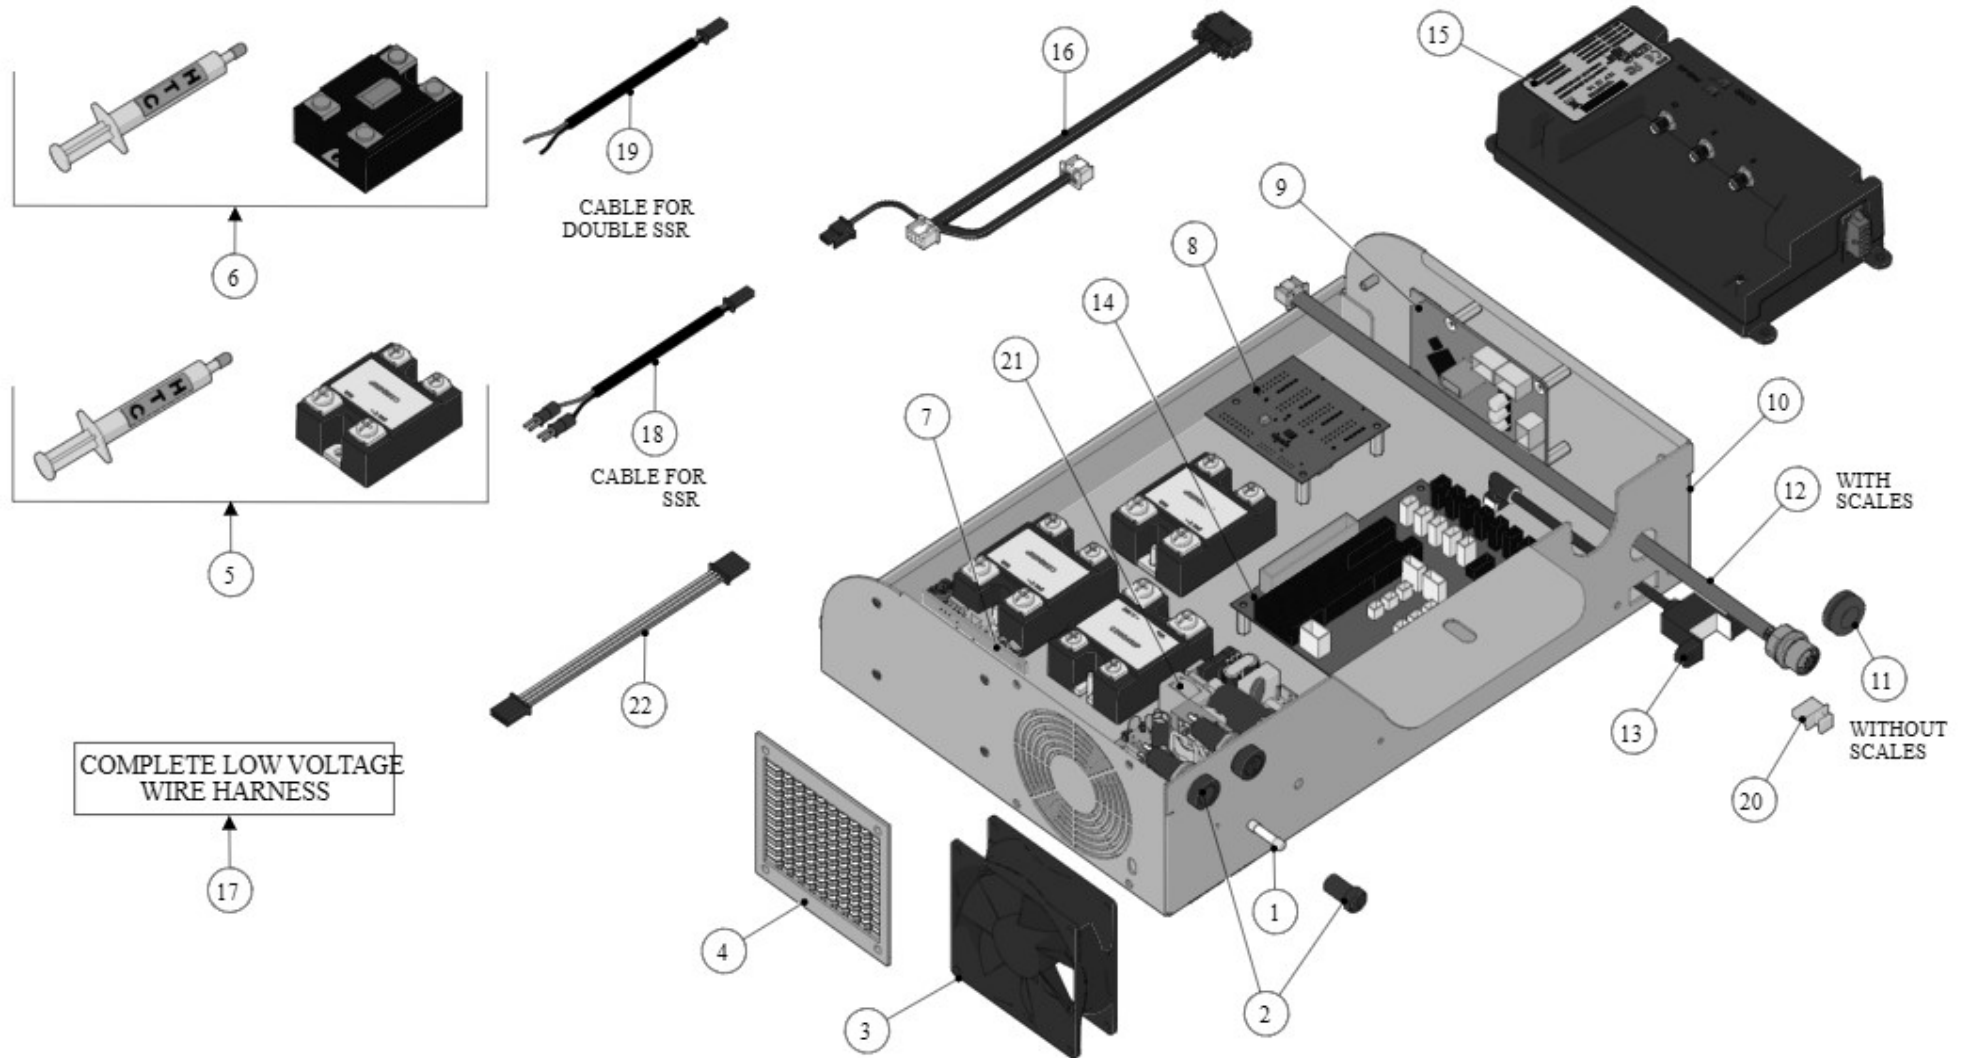

la marzocco
handmade in florence

59 - ELECTRICAL SYSTEM