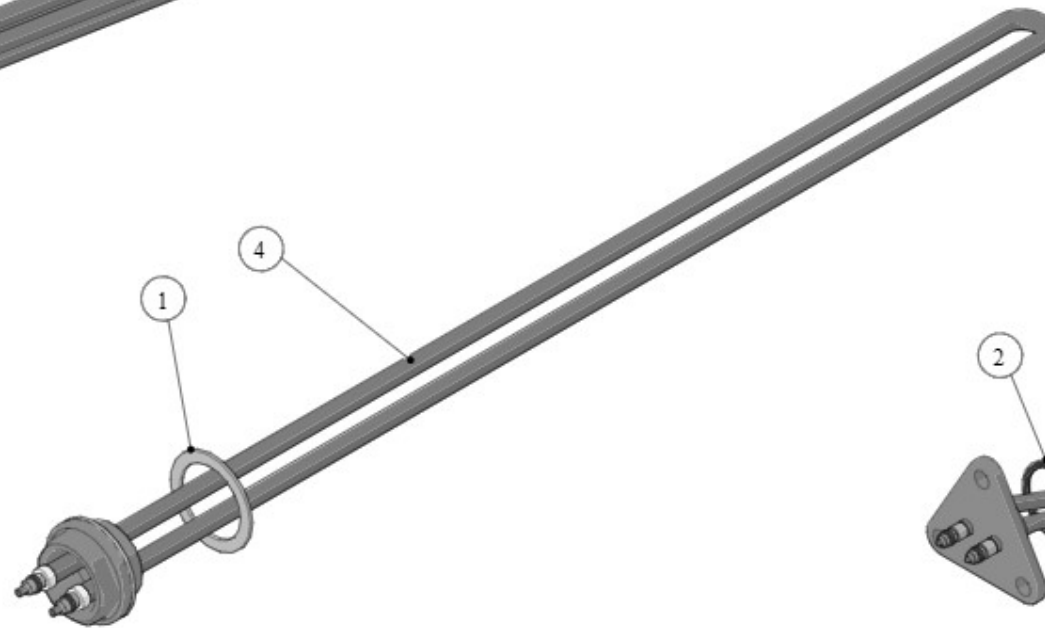

COFFEE BOILER (X and 90 VERSION)
CALDAIA CAFFE' (VERSIONE X e 90)

COFFEE BOILER (S VERSION)
CALDAIA CAFFE' (VERSIONE S)