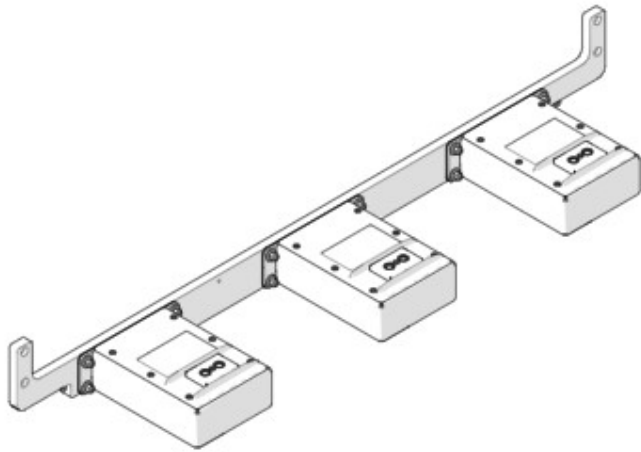

la marzocco
handmade in florence

45 - STEAM BOILER

la marzocco

handmade in florence

Item	Part number	Description
0001	1037	REBUILD KIT VACUUM BREAKER SMA
0001	B.2.029.01	VALVE VACUUM BREAKER SMA G1/4 S/S FKM
0002	L100/1A	WASHER 13,5X19X1,5 COPPER
0003	A.2.003.01	FITTING G1/4F-G1/4F WR17 BRASS TREATED
0004	A.2.002.01	TEE FITTING R1/4M WR13 BRASS TREATED
0005	F.1.018.01	CUP SAFETY VALVE W/DRAIN TUBE
0006	L180/1	WASHER 22X17X1,5 COPPER
0007	B.2.024.01	SAFETY VALVE G3/8 1,8 BAR NO TEA
0008	I.1.006	SCREW M4X8 PHILLIPS BUTTON HEAD S/S A2
0009	F.1.019	SAFETY VALVE PROTECTION CUP COVER
0010	T.4.001	ANTISUCTION VALVE SILICONE TUBE
0011	L338/L100.01	CABLE TIE 120x2,5MM HIGH TEMPERATURE
0012	5.V010	FASTENER ADHESIVE SUPPORT
0013	A.7.001.01	HOSE CONNECTOR TEE-SHAPE D6,3 Di4 PVDF

la marzocco
handmade in florence

47 - SCALES ASSEMBLY - SCALES VERSION

la marzocco

handmade in florence

Item	Part number	Description
0001	C.1.484.2	TRAY DRAIN GB5 X-S SCALES 2GR
0001	C.1.484.3	TRAY DRAIN GB5 X-S SCALES 3GR
0001	C.1.484.4	TRAY DRAIN GB5 X-S SCALES 4GR
0002	C.1.483.2	DRAIN GRID GB5 X-S 2GR W/ SCALES
0002	C.1.483.3	DRAIN GRID GB5 X-S 3GR W/ SCALES
0002	C.1.483.4	DRAIN GRID GB5 X-S 4GR W/ SCALES
0003	F.1.089	PROTECT.WATER TRAY DRAIN STRADA W/SCALES
0004	F.1.084.R	ASSEMBLED SUPPORT WITH MAGNETS
0005	C.1.278.R	GRID SCALE COMPLETE