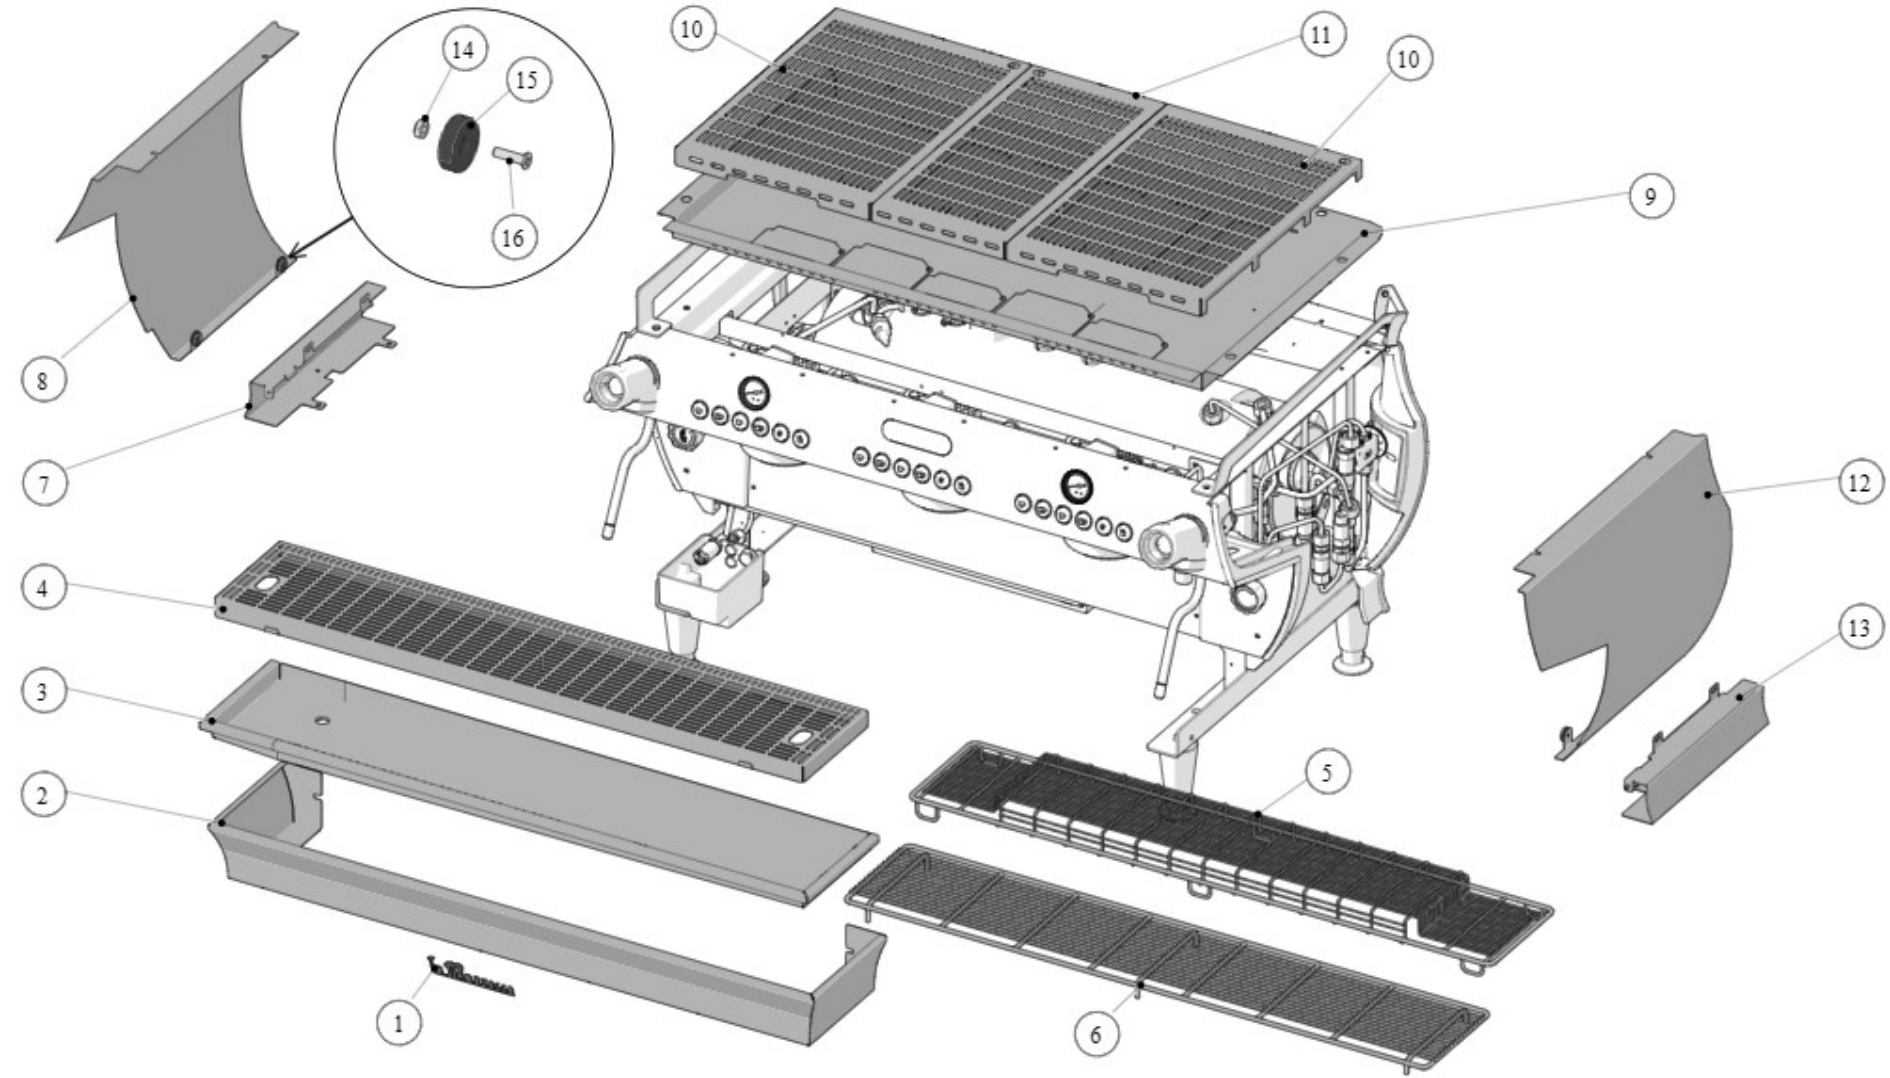

la marzocco
handmade in florence

PARTS GB5 X-S

la marzocco
handmade in florence

7 - BODY PANEL ASSEMBLY

la marzocco

handmade in florence

Item	Part number	Description
0001	D.4.039	LOGO FRONT GB5 S
0001	D.4.040	LOGO FRONT GB5 X
0001	D.4.039.55	LOGO FRONT GB5 XS SPECIAL COLOR
0002	C.1.481.2	COVER DRAIN TRAY GB5 X-S 2GR
0002	C.1.481.3	COVER DRAIN TRAY GB5 X-S 3GR
0002	C.1.481.4	COVER DRAIN TRAY GB5 X-S 4GR
0003	C.1.480.2	DRAIN TRAY GB5 X-S 2GR
0003	C.1.480.3	DRAIN TRAY GB5 X-S 3GR
0003	C.1.480.4	DRAIN TRAY GB5 X-S 4GR
0004	C.1.482.2	DRAIN GRID GB5 X-S 2GR
0004	C.1.482.3	DRAIN GRATE GB5 X-S 3GR
0004	C.1.482.4	DRAIN GRID GB5 X-S 4GR
0005	C.1.509.2	WIRE GRID W/STAND 2GR GB5 X-S
0005	C.1.509.3	WIRE GRID W/STAND 3GR GB5 X-S
0005	C.1.509.4	WIRE GRID W/STAND 4GR GB5 X-S
0006	C.1.508.4	WIRE GRID 4GR GB5 X-S
0006	C.1.508.3	WIRE GRID 3GR GB5 X-S
0006	C.1.508.2	WIRE GRID 2GR GB5 X-S
0007	C.1.495.SX	COVER FRAME LOWER LEFT GB5 X-S
0008	C.1.506.SX	PANEL LEFT SIDE GB5 X-S
0009	C.1.478.2	TRAY CUPWARMER GB5 2GR W/PEM