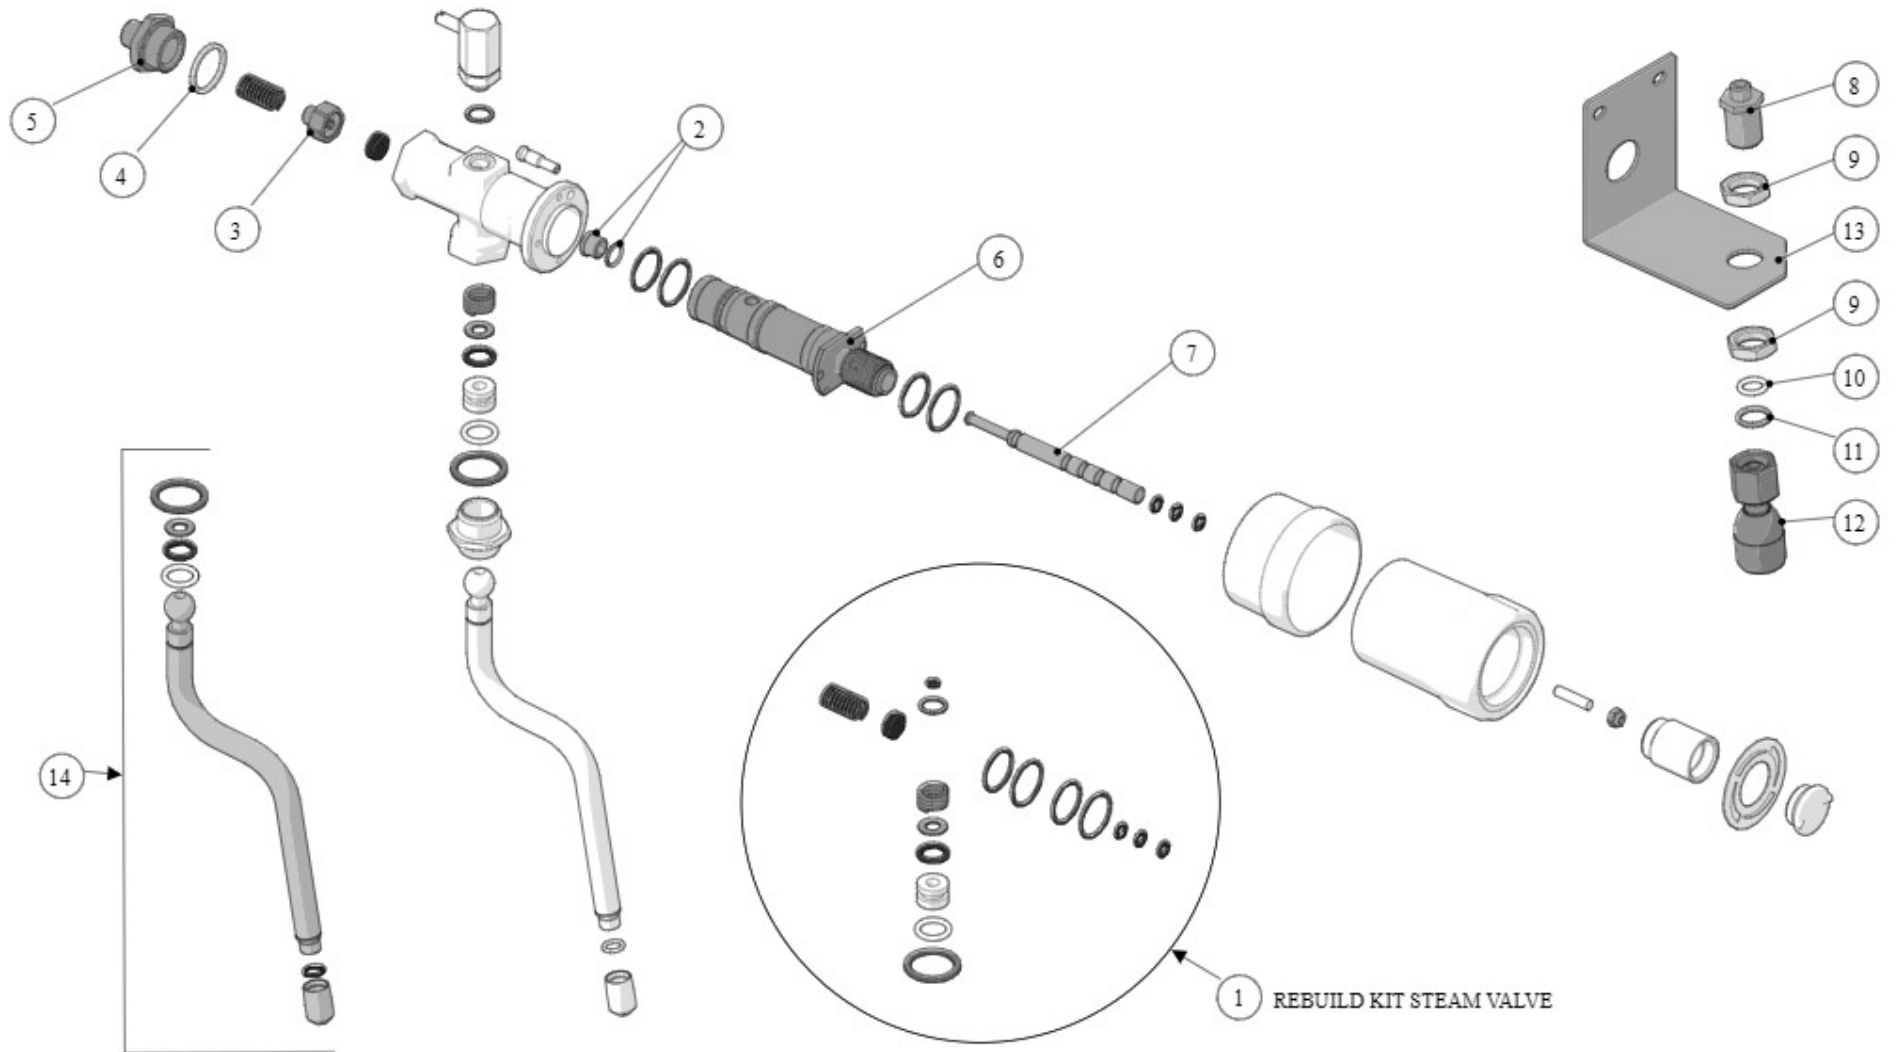

la marzocco
handmade in florence

17 - STEAM AND HOT WATER ASSEMBLY

la marzocco

handmade in florence

Item	Part number	Description
0001	L192.02	
0002	B.2.013.01	ANTI-SUCTION VALVE SHAFT TREATED
0003	H.1.001	O-RING 1,78X3,69 FKM 70 SH
0004	B.3.001	BUSHING FLANGED 5X9X6,5 PTFE
0005	A.5.050	STEAM TIP PRO TOUCH D1,5
0006	H.1.027	O-RING 1,78x7,65 VITON 70 ShA
0007	T.2.017	STEAM WAND PERFORMANCE TOUCH GB5 TREATED
0008	A.5.121	CONNECTOR G1/2 INOX
0009	F.1.140	CAP KNOB STEAM KB90
0010	D.4.041	STEAM VALVE KNOB COVER GB5 X
0010	D.4.032	STEAM VALVE KNOB COVER KB90
0011	I.3.016	SELF LOCK NUT M5 H5 WR8 GALVANIZED
0012	I.4.005	SOCKET GRUB SCREW M5X20 BRASS DIN913
0013	F.1.168	STEAM VALVE KNOB GB5 X-S
0014	F.1.169	COVER STEAM KNOB GB5 X-S
0015	F.1.181	SPACER STEAM KNOB GB5 X-S
0016	A.2.119	STEAM VALVE BODY FRONTALLY DISMISSABLE
0017	I.1.135	SCREW BLOCK STEAM V. WITH FRONT ACCESS
0018	B.1.001.TR	SPECIAL WASHER 10X14X1,6 COPPER
0019	T.2.014	STEAM WAND S/S GB5 X-S
0020	L173	STEAM TIP D1,5

Item	Part number	Description
0021	L171/G	STEAM WAND RUBBER

la marzocco
handmade in florence

19 - STEAM AND HOT WATER ASSEMBLY

la marzocco

handmade in florence

Item	Part number	Description
0001	1206	REBUILD KIT STEAM VALVE KB90-GB5XS
0002	A.5.119.R	HOUSING G1/8 D12 W/ GASKET
0003	A.2.117	VALVE E16 H15 KB90 STEAM VALVE
0004	A.7.016	GASKET PTFE 25X21,2X2
0005	A.2.116	REAR TUBE CONNECTOR KB90 VALVE
0006	1112	INSERT CONNEC. W/STEAM VALVE KNOB GB5 XS
0007	A.5.120	STEAM VALVE S/S LEVER KB90
0008	L053/2.01	FITTING G3/8M-G1/8M H31,5 TR.
0009	L183/1.01	NUT G3/8 H6 WR21 BRASS TREATED
0010	L169/A1	PTFE GASKET 10x2,5
0011	H.1.003	O-RING 2,62X13,11 FKM 70 SH
0012	L160.02	HOT WATER WAND S/S G3/8F W/DIFFUSER
0013	C.1.501	BRACKET HOT WATER GB5 X-S
0014	1022	RETROFIT KIT PRO TOUCH GB5 X-S