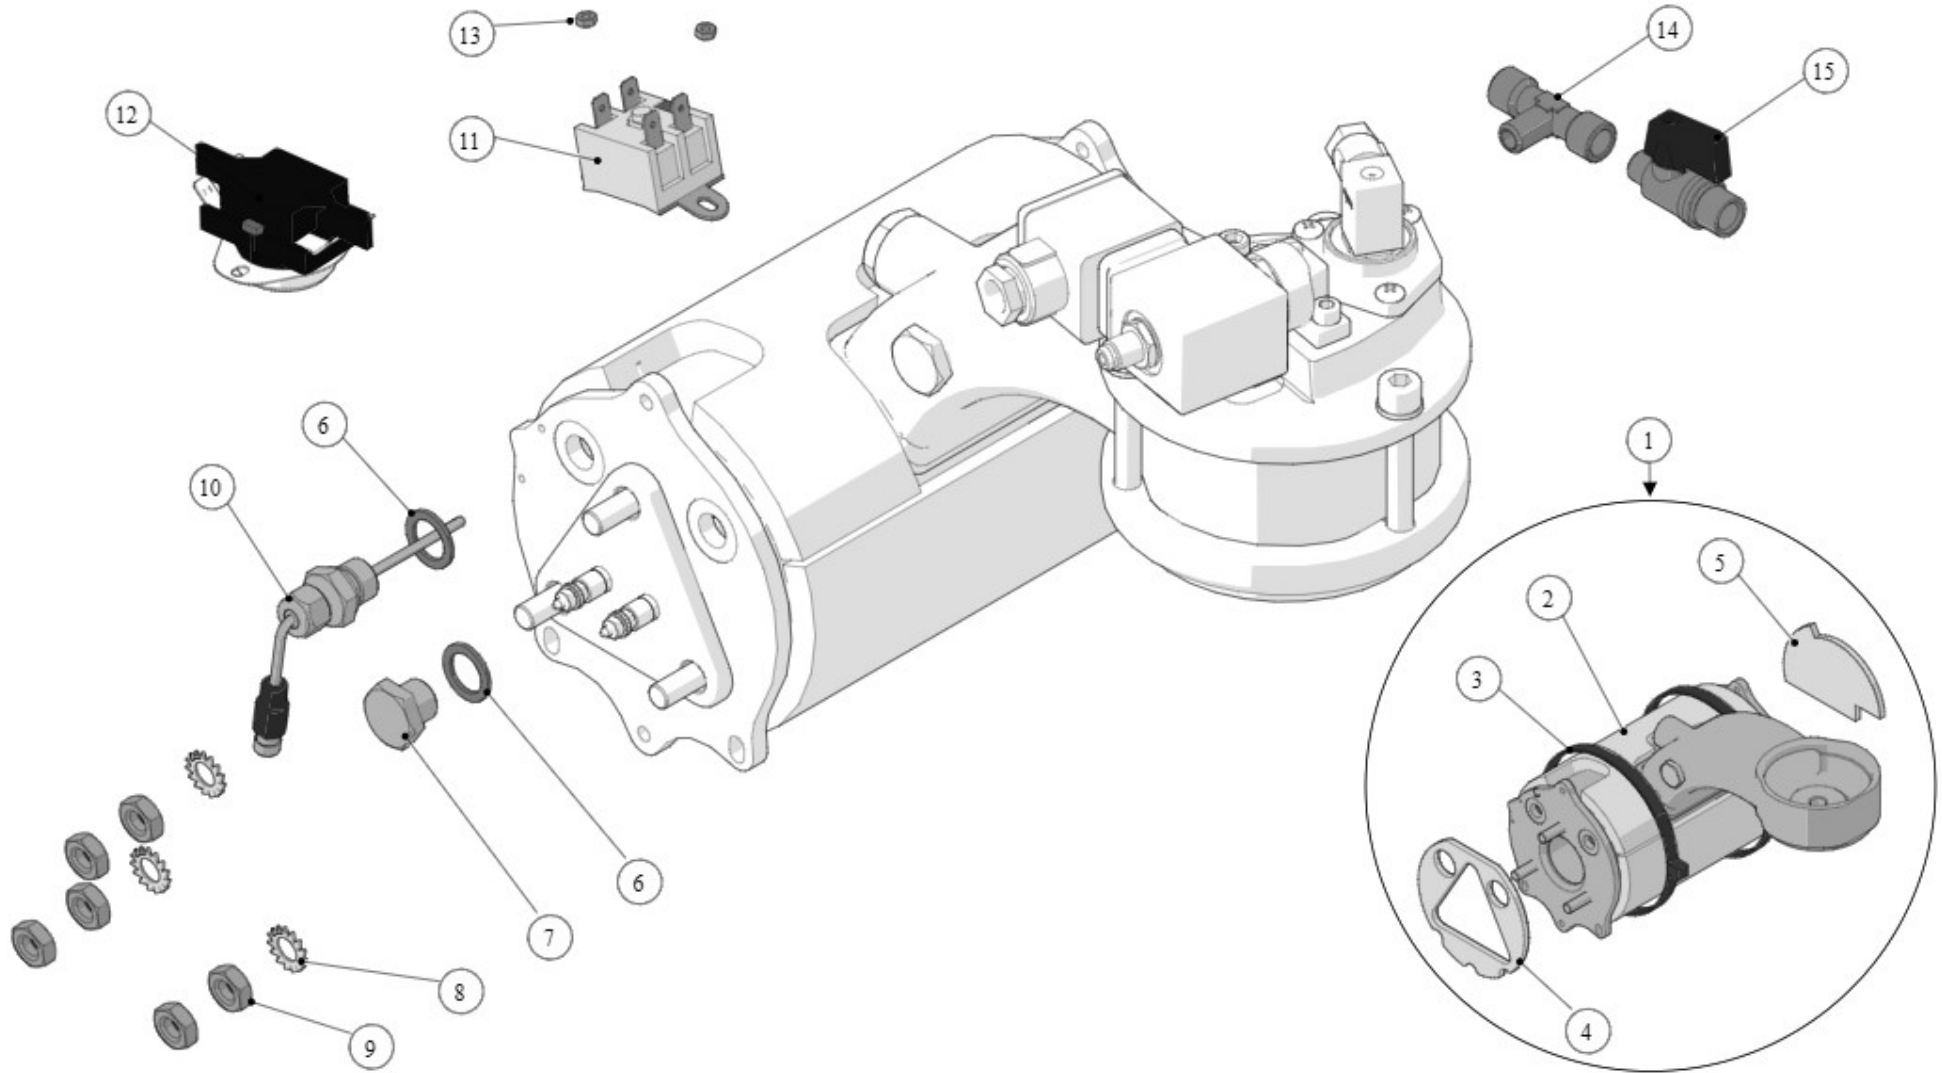

la marzocco
handmade in florence

33 - COFFEE BOILER ASSEMBLY - X VERSION