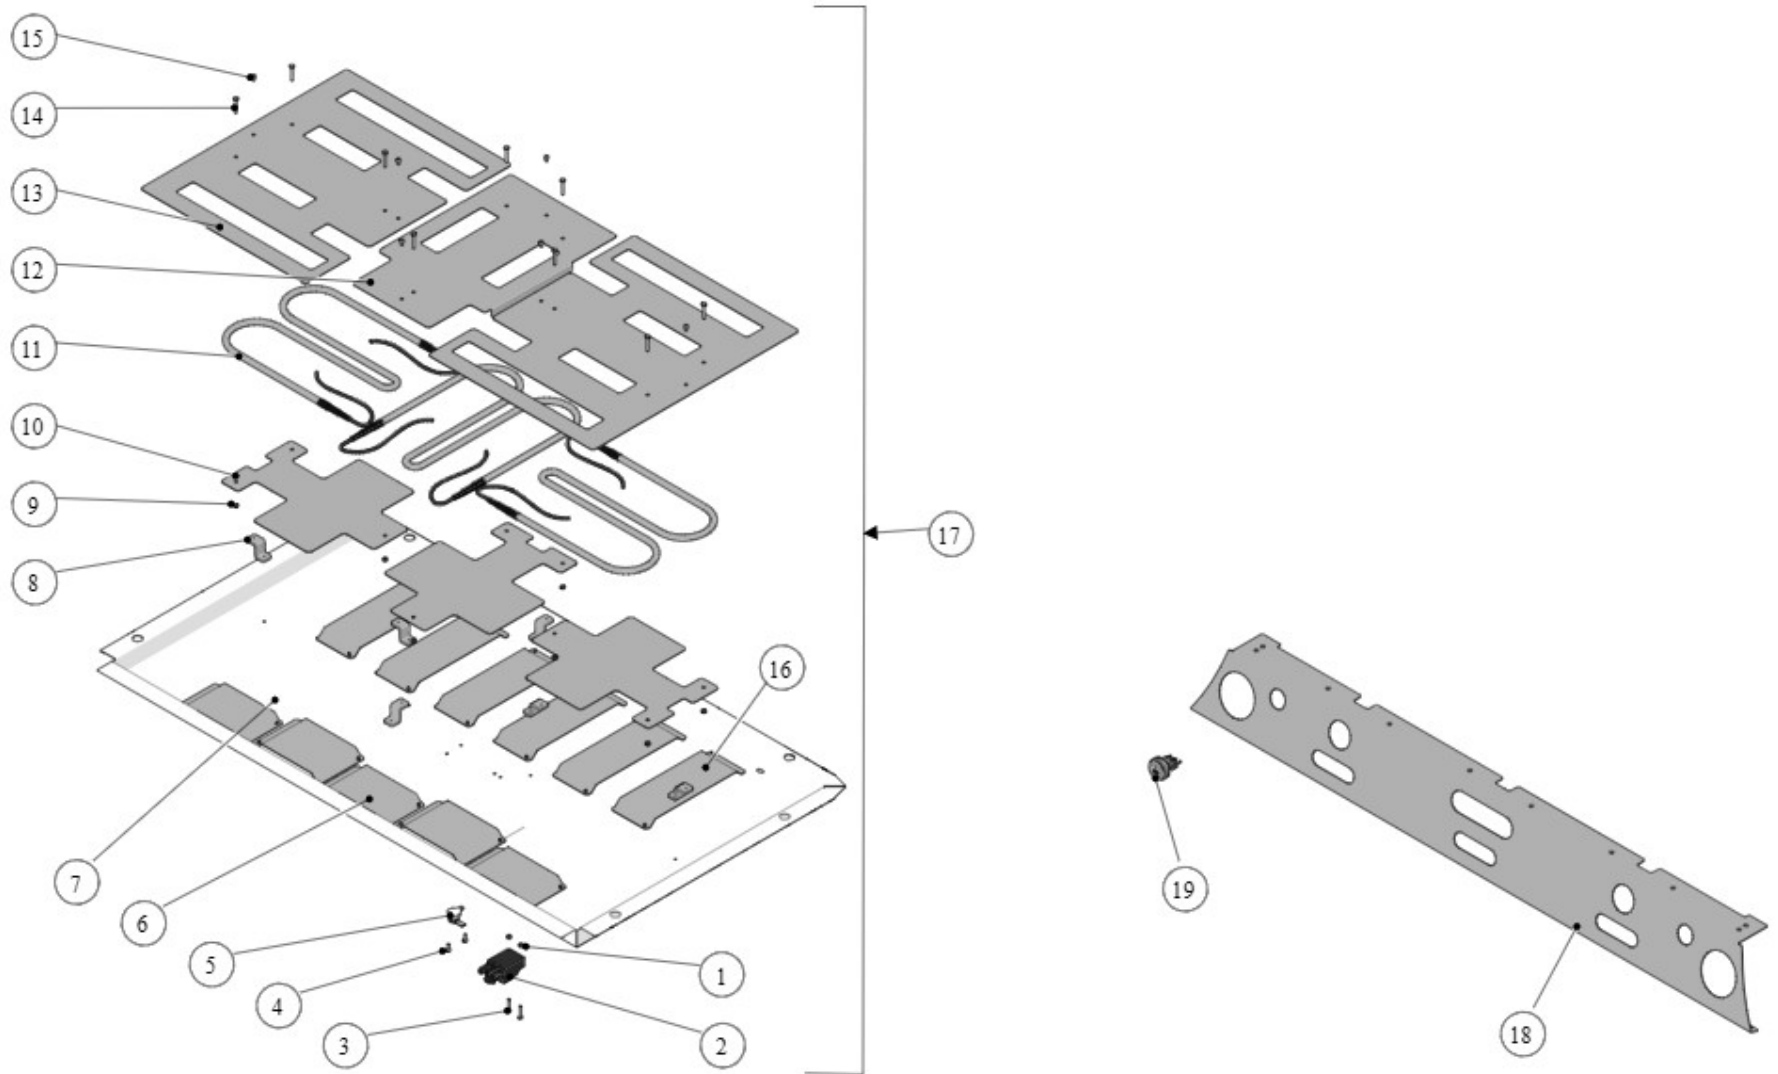

la marzocco

handmade in florence

53 - CUPWARMER HEATING ELEMENTS