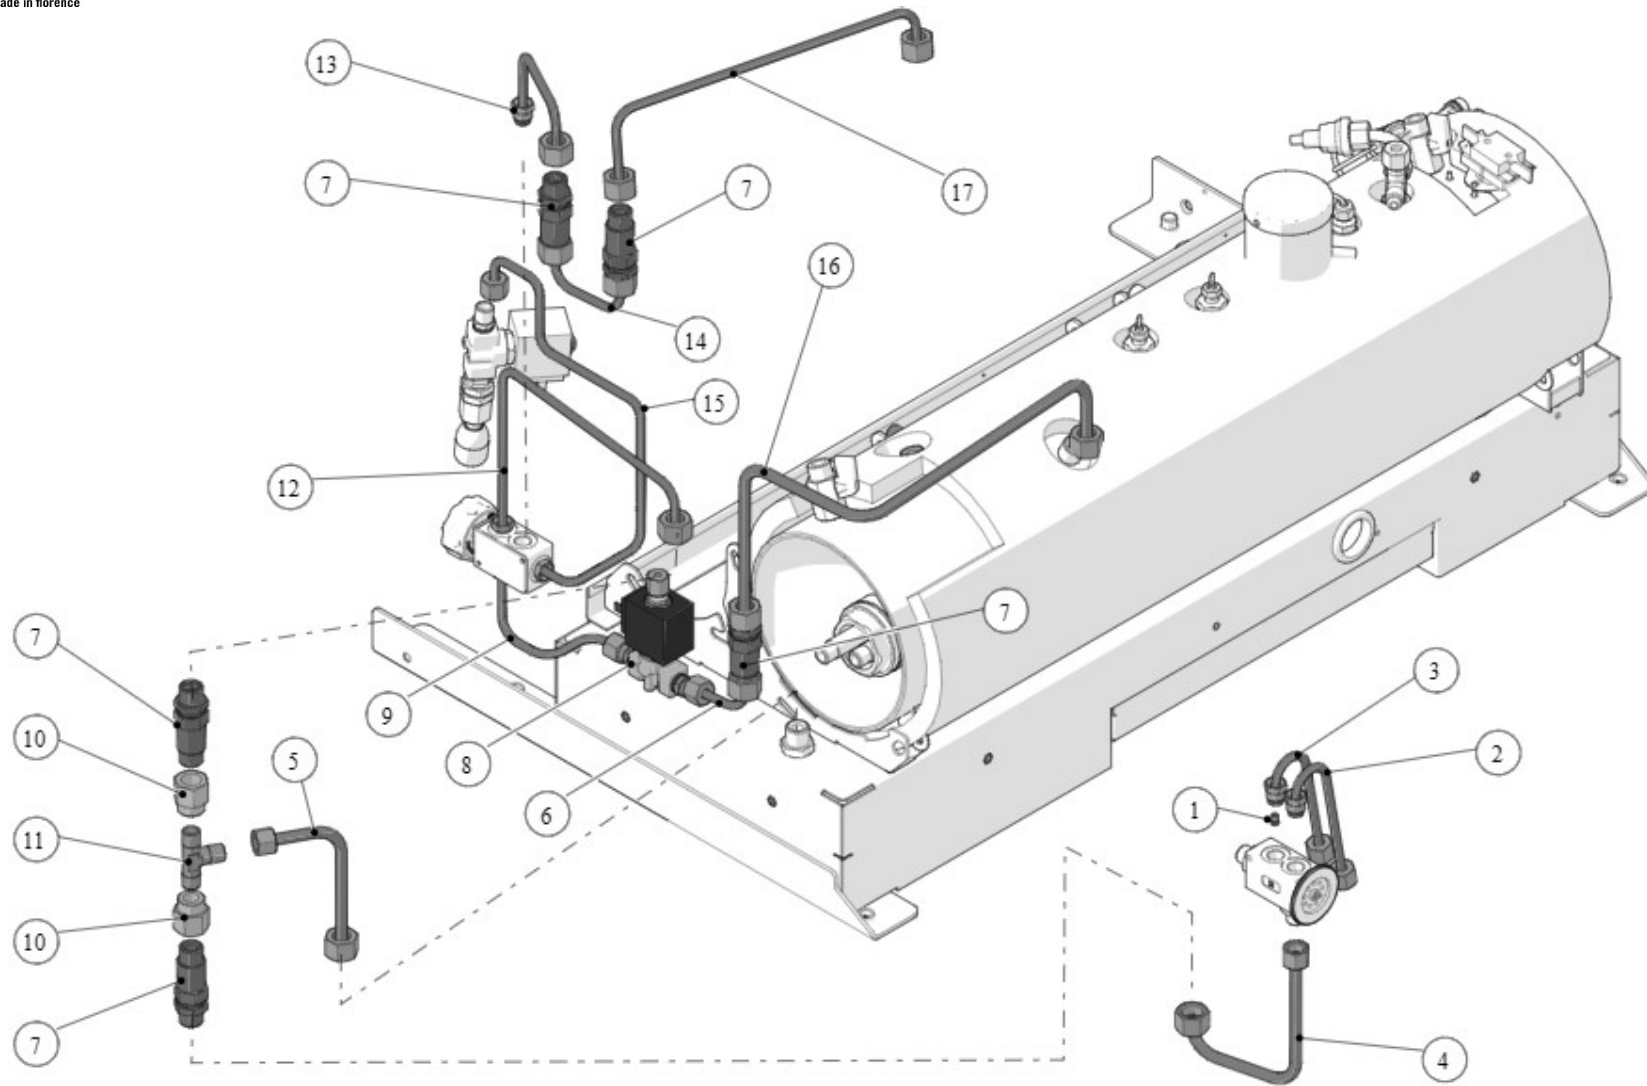

la marzocco
handmade in florence

21 - HYDRAULIC ASSEMBLY - X VERSION