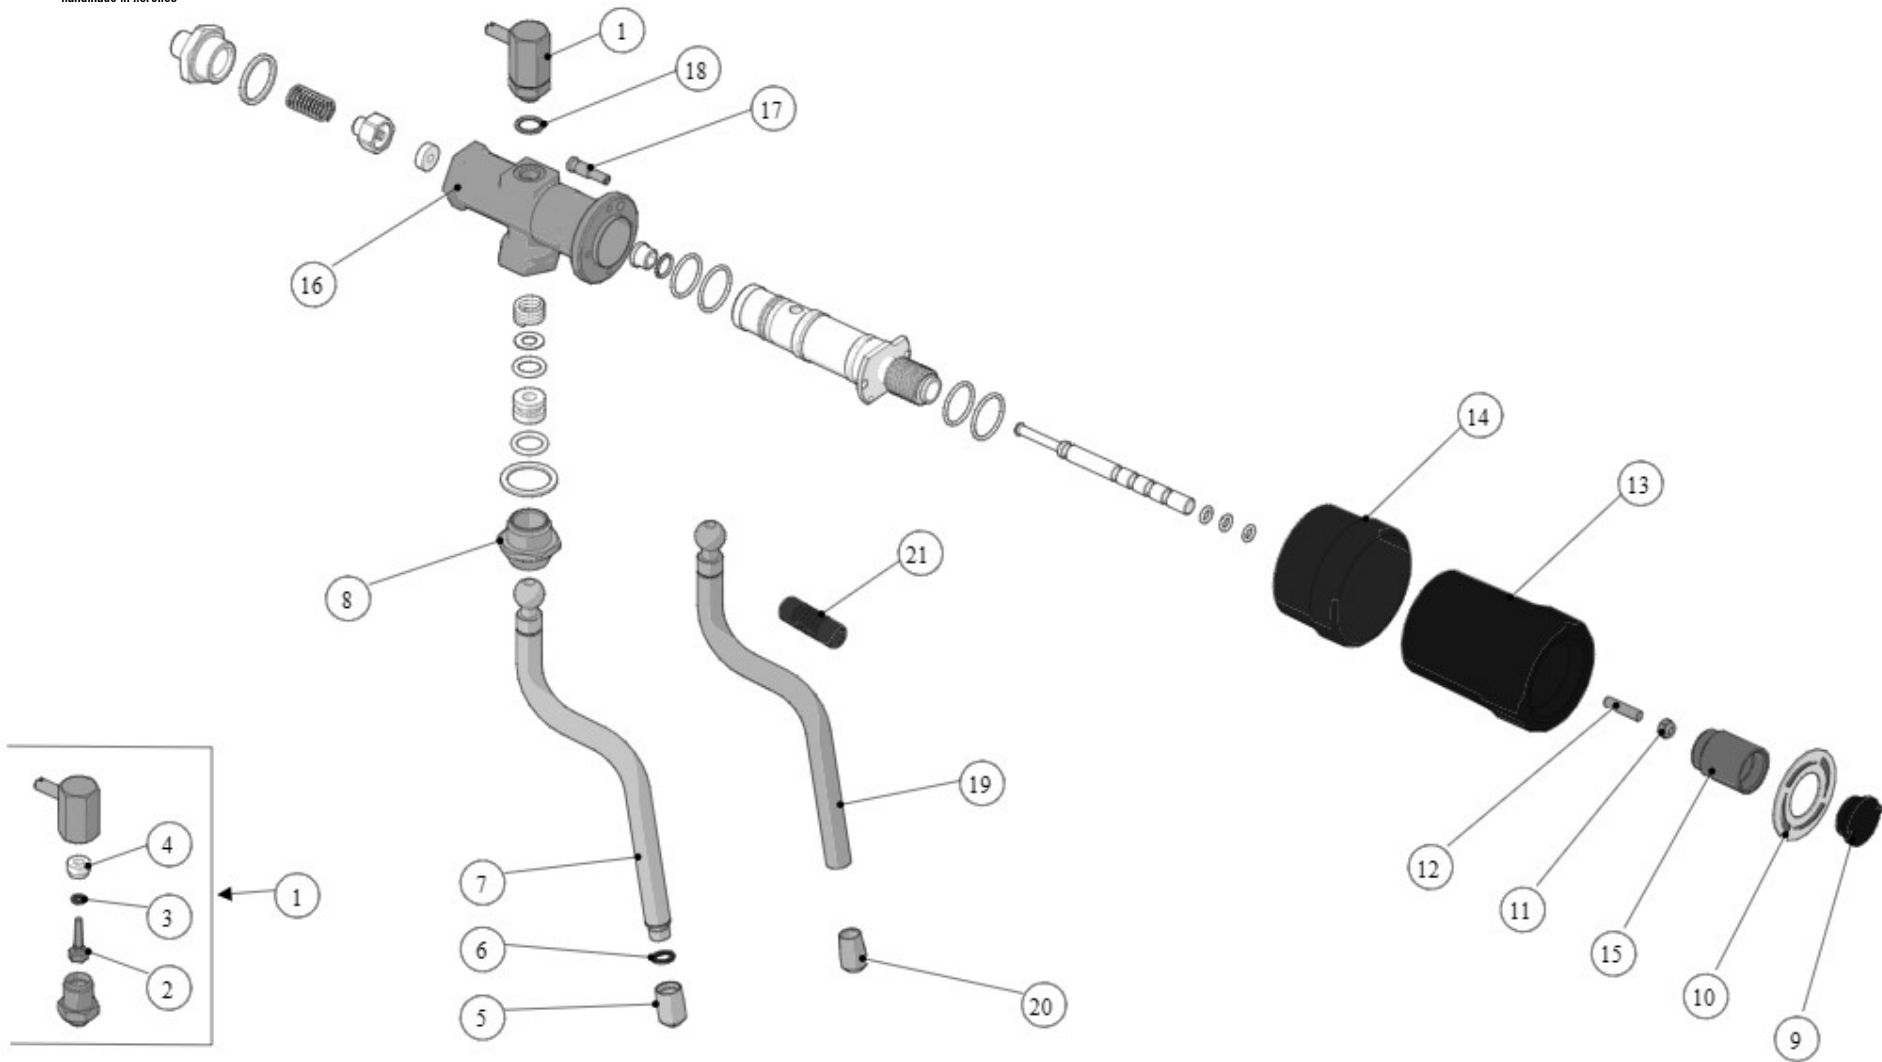

la marzocco
handmade in florence

17 - STEAM AND HOT WATER ASSEMBLY