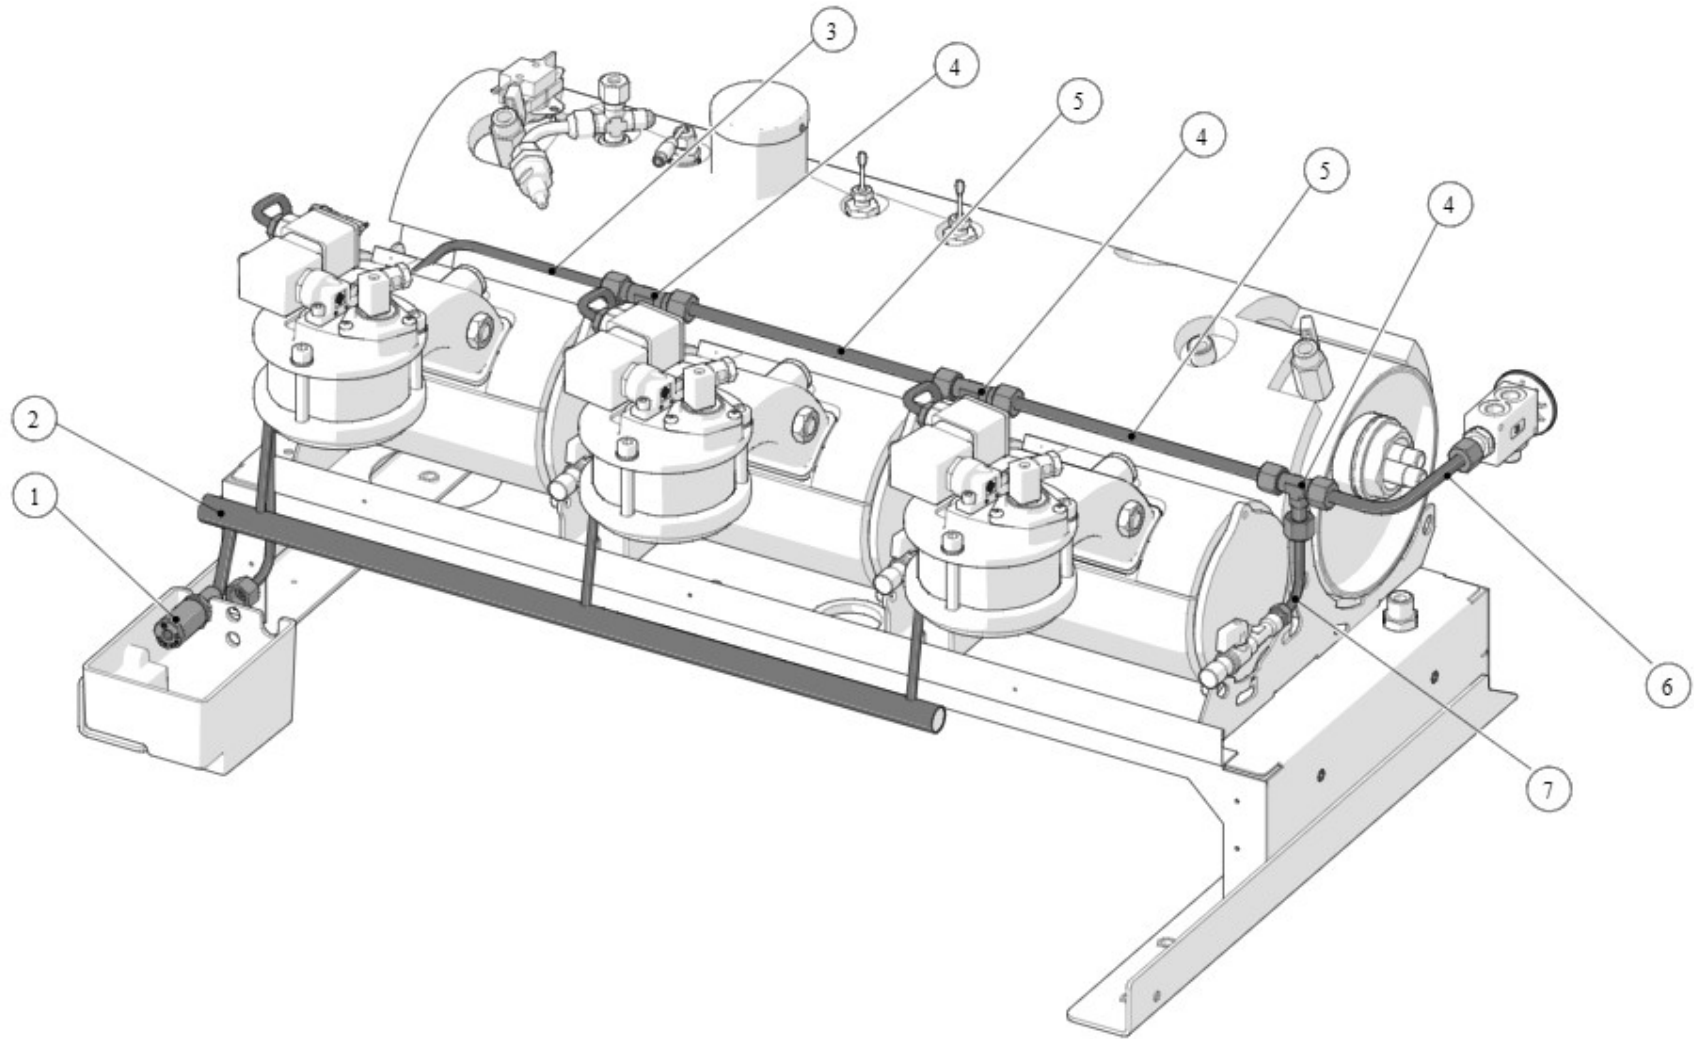

la marzocco
handmade in florence

25 - HYDRAULIC ASSEMBLY - X VERSION