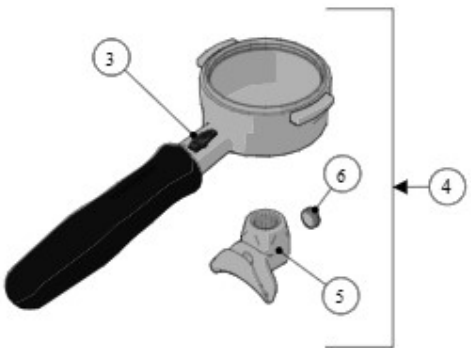

Item	Part number	Description
0018	E.2.092	EMIRFI FILTER 16A
0019	L180/1	WASHER 22X17X1,5 COPPER

la marzocco
handmade in florence

63 - PORTAFILTER ASSEMBLY

BRASS

STAINLESS STEEL

FOR LA MARZOCCO SWIFT GRINDER

STANDARD VERSION

la marzocco

handmade in florence

Item	Part number	Description
0001	L111/1	PORTAFILTER SINGLE SPOUT BRASS
0002	L115.01	SPOUT 1 CUP W/TREATMENT FOR SANITATION
0003	L111/LM12.01	CUP PORTAFILTER BRASS WITH HANDLE
0004	L111/2N	PORTAFILTER DOUBLE SPOUT BRASS
0005	L119.01	SPOUT 2 CUPS W/TREATMENT FOR SANITATION
0006	L119/V	SCREW FOR DOUBLE SPOUT
0007	L111/2NAC	PORTAFILTER DOUBLE SPOUT
0008	A.5.014.01	DOUBLE SPOUT S/S
0009	H.1.017	O-RING 3,53X9,12 EPDM 70 SH
0009	H.1.017.02	O-RING 3,37X9,21 EPDM
0010	L111/SS.R	CUP PORTAFILTER S/S WITH HANDLE
0011	L111/1AC	PORTAFILTER SINGLE SPOUT
0012	A.5.013.01	SINGLE SPOUT S/S
0013	L115/A	FILTER 1 CUP
0014	L115/A/S	SINGLE FILTER
0015	5.128	19mm SWIFT FILTER BASKET
0016	5.127	22mm SWIFT FILTER BASKET
0017	5.133	TRIPLE SWIFT FILTER BASKET
0018	F.3.029.GR	FILTER 7 GR STANDARD
0019	F.3.053	FILTER 7 GR STANDARD ITALY
0020	F.3.150	FILTER 8 GR STANDARD