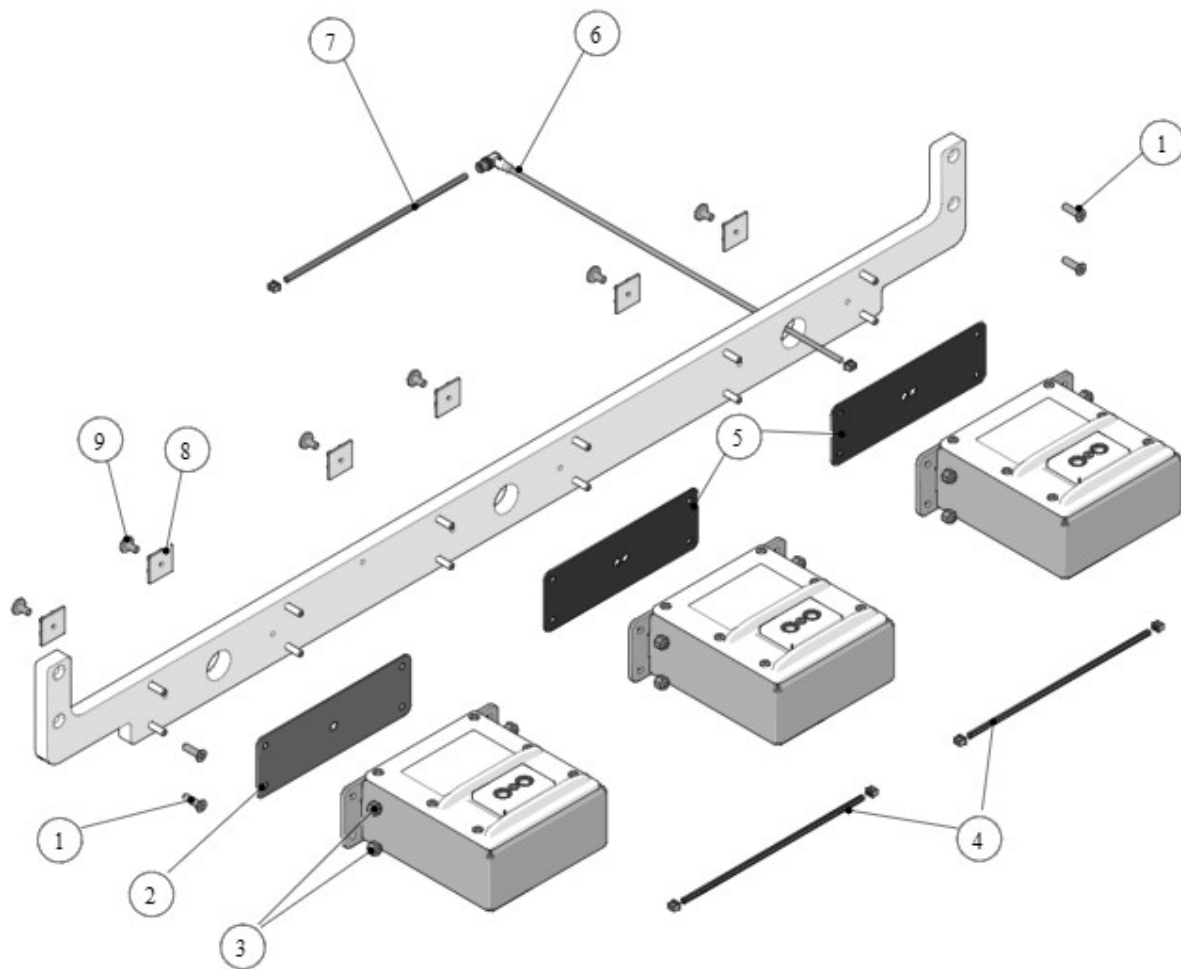

la marzocco
handmade in florence

47 - SCALES ASSEMBLY - SCALES VERSION

la marzocco

handmade in florence

Item	Part number	Description
0001	C.1.484.2	TRAY DRAIN GB5 X-S SCALES 2GR
0001	C.1.484.3	TRAY DRAIN GB5 X-S SCALES 3GR
0001	C.1.484.4	TRAY DRAIN GB5 X-S SCALES 4GR
0002	C.1.483.2	DRAIN GRID GB5 X-S 2GR W/ SCALES
0002	C.1.483.3	DRAIN GRID GB5 X-S 3GR W/ SCALES
0002	C.1.483.4	DRAIN GRID GB5 X-S 4GR W/ SCALES
0003	F.1.089	PROTECT.WATER TRAY DRAIN STRADA W/SCALES
0004	F.1.084.R	ASSEMBLED SUPPORT WITH MAGNETS
0005	C.1.278.R	GRID SCALE COMPLETE

la marzocco
handmade in florence

49 - SCALES ASSEMBLY - SCALES VERSION

la marzocco

handmade in florence

Item	Part number	Description
0001	I.1.093	SCREW M4X14 PHILLIPS COUNTERSUNK S/S A2
0002	F.2.038	SCALE GASKET 1
0003	DADO4AUTOBL	SELF LOCK NUT M4 H5,5 WR7 GALVANIZED
0004	E.4.124	CABLE LOW TENSION C.A.
0005	F.2.039	SCALE GASKET 2
0006	E.4.125	CABLE LOW TENSION C.A. W/CONN. IP67 MALE
0007	E.4.123	CABLE LOW T. C.A. W/CONN. IP67 FEMALE
0008	5.V010	FASTENER ADHESIVE SUPPORT
0009	I.1.099	SCREW M4X10 MUSHROOM SLOTTED HEAD S/S