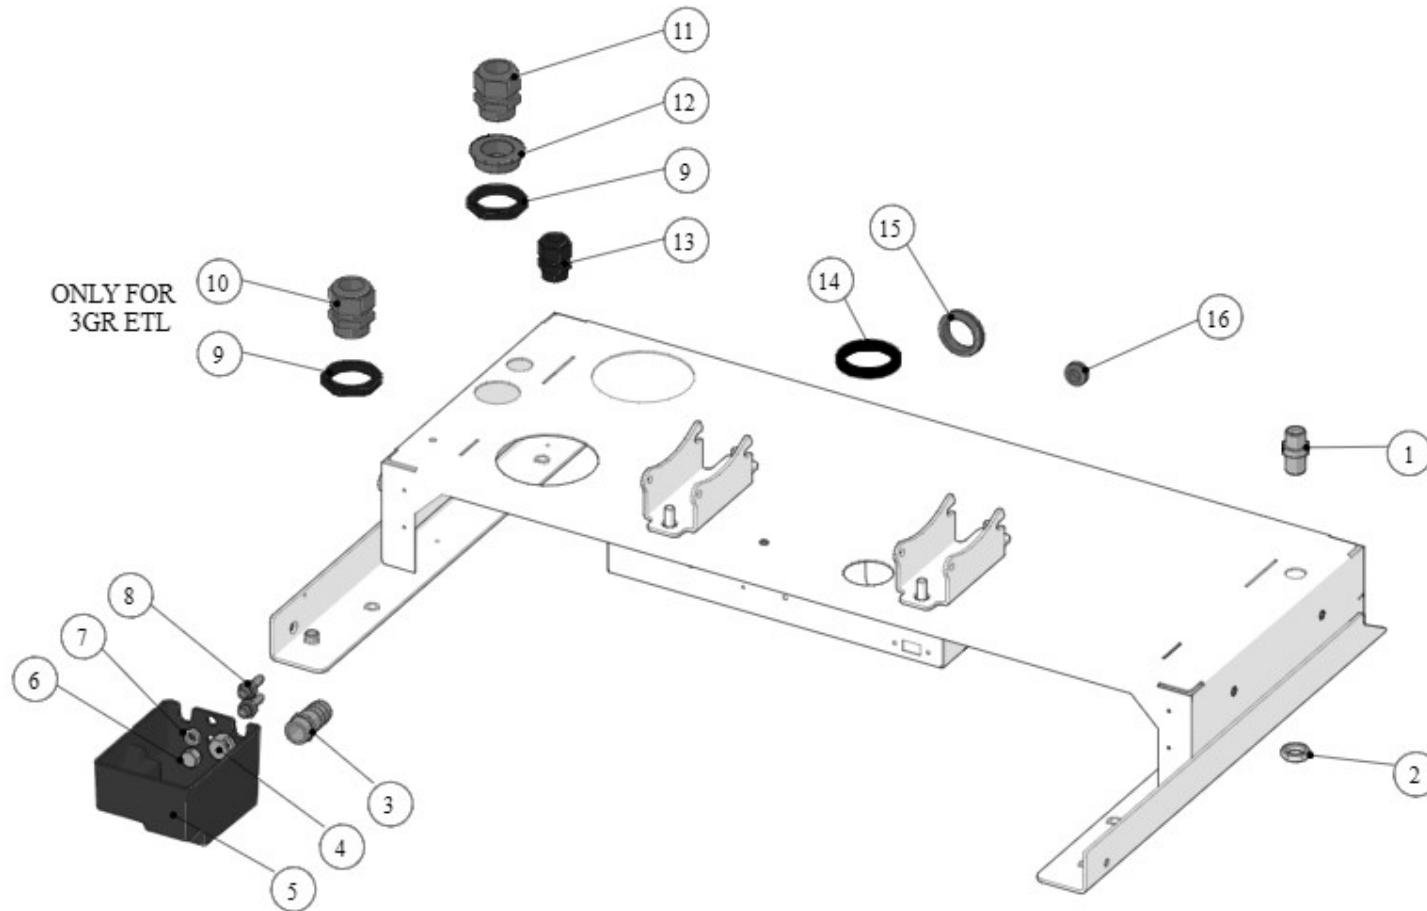

la marzocco
handmade in florence

13 - BODY PANEL ASSEMBLY