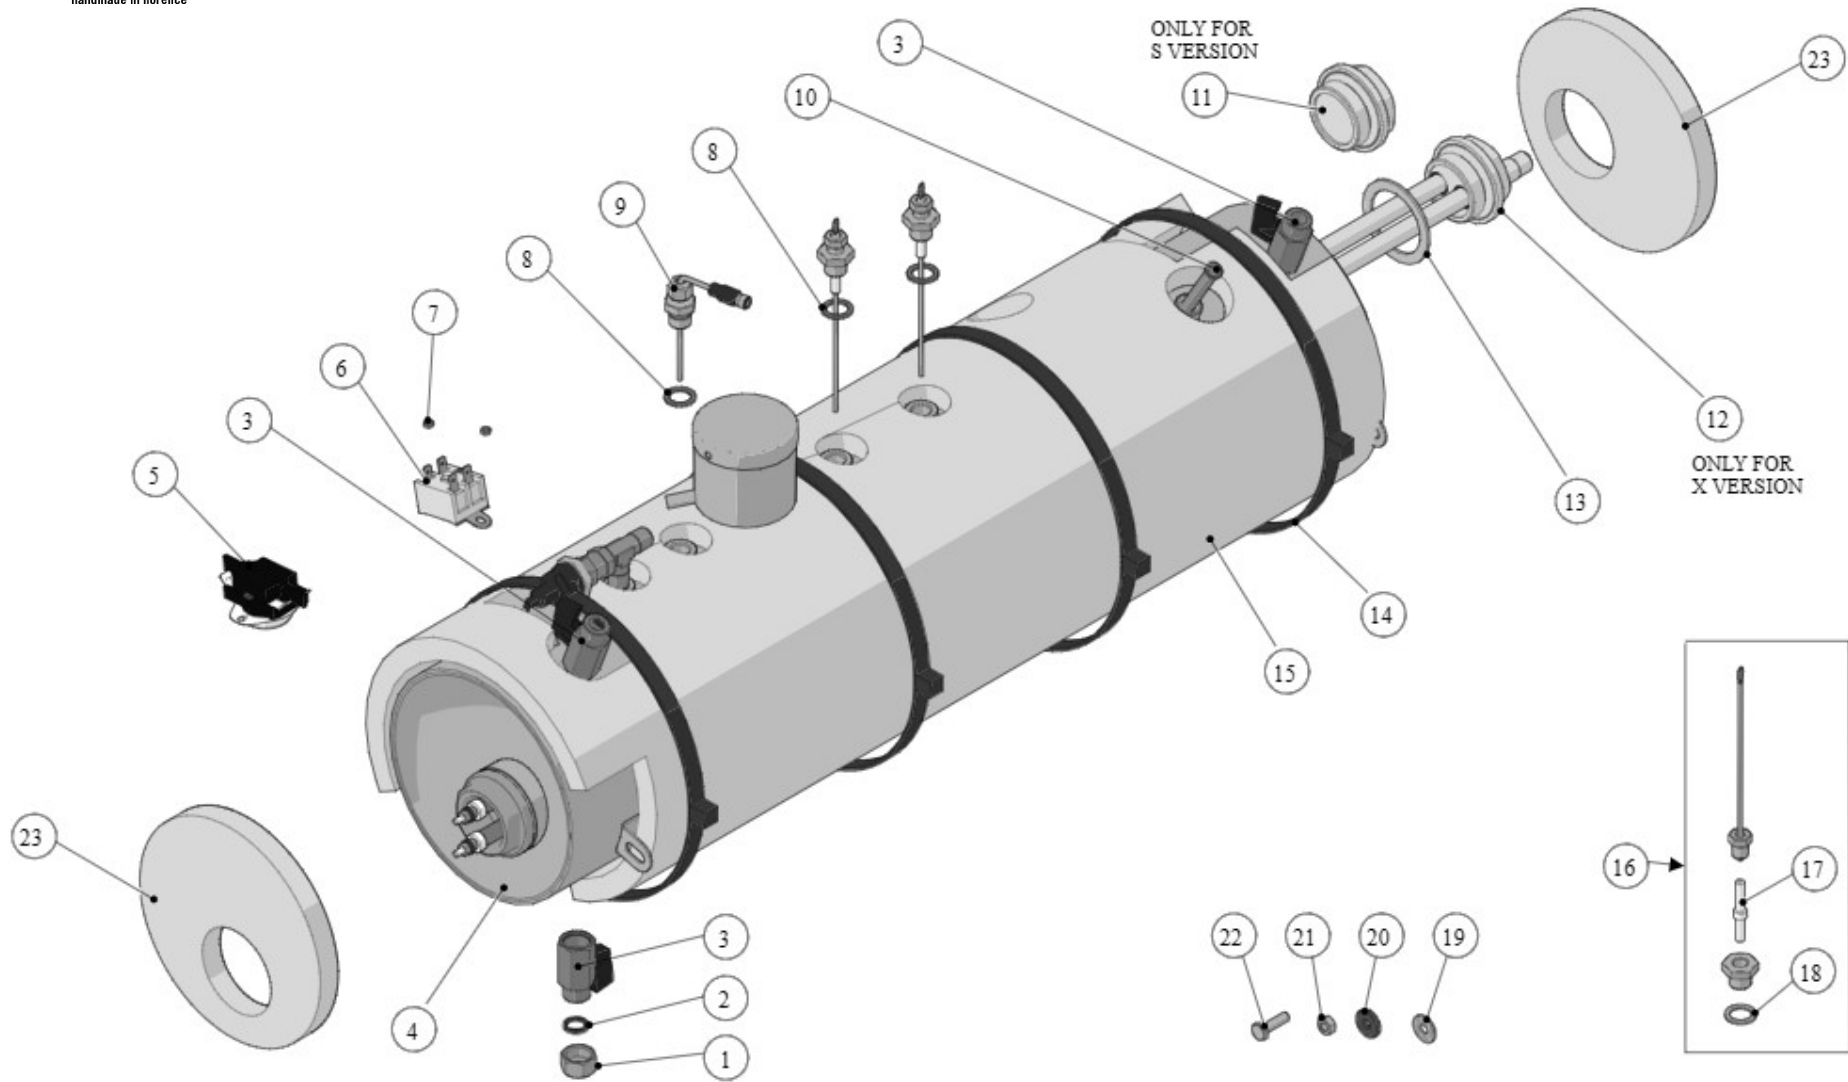

la marzocco
handmade in florence

43 - STEAM BOILER