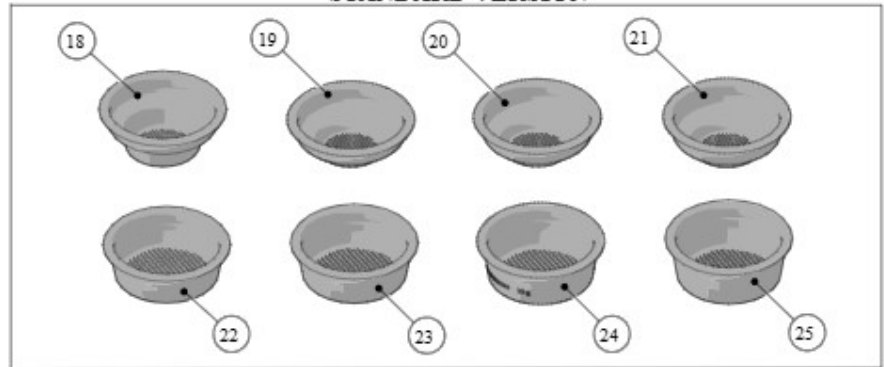

Item	Part number	Description
0018	E.2.092	EMIRFI FILTER 16A
0019	L180/1	WASHER 22X17X1,5 COPPER

la marzocco
handmade in florence

63 - PORTAFILTER ASSEMBLY

BRASS

STAINLESS STEEL

FOR LA MARZOCCO SWIFT GRINDER

STANDARD VERSION

la marzocco

handmade in florence

Item	Part number	Description
0001	L111/1	PORTAFILTER SINGLE SPOUT BRASS
0002	L115.01	SPOUT 1 CUP W/TREATMENT FOR SANITATION
0003	L111/LM12.01	CUP PORTAFILTER BRASS WITH HANDLE
0004	L111/2N	PORTAFILTER DOUBLE SPOUT BRASS
0005	L119.01	SPOUT 2 CUPS W/TREATMENT FOR SANITATION
0006	L119/V	SCREW FOR DOUBLE SPOUT
0007	L111/2NAC	PORTAFILTER DOUBLE SPOUT
0008	A.5.014.01	DOUBLE SPOUT S/S
0009	H.1.017	O-RING 3,53X9,12 EPDM 70 SH
0009	H.1.017.02	O-RING 3,37X9,21 EPDM
0010	L111/SS.R	CUP PORTAFILTER S/S WITH HANDLE
0011	L111/1AC	PORTAFILTER SINGLE SPOUT
0012	A.5.013.01	SINGLE SPOUT S/S
0013	L115/A	FILTER 1 CUP
0014	L115/A/S	SINGLE FILTER
0015	5.128	19mm SWIFT FILTER BASKET
0016	5.127	22mm SWIFT FILTER BASKET
0017	5.133	TRIPLE SWIFT FILTER BASKET
0018	F.3.029.GR	FILTER 7 GR STANDARD
0019	F.3.053	FILTER 7 GR STANDARD ITALY
0020	F.3.150	FILTER 8 GR STANDARD