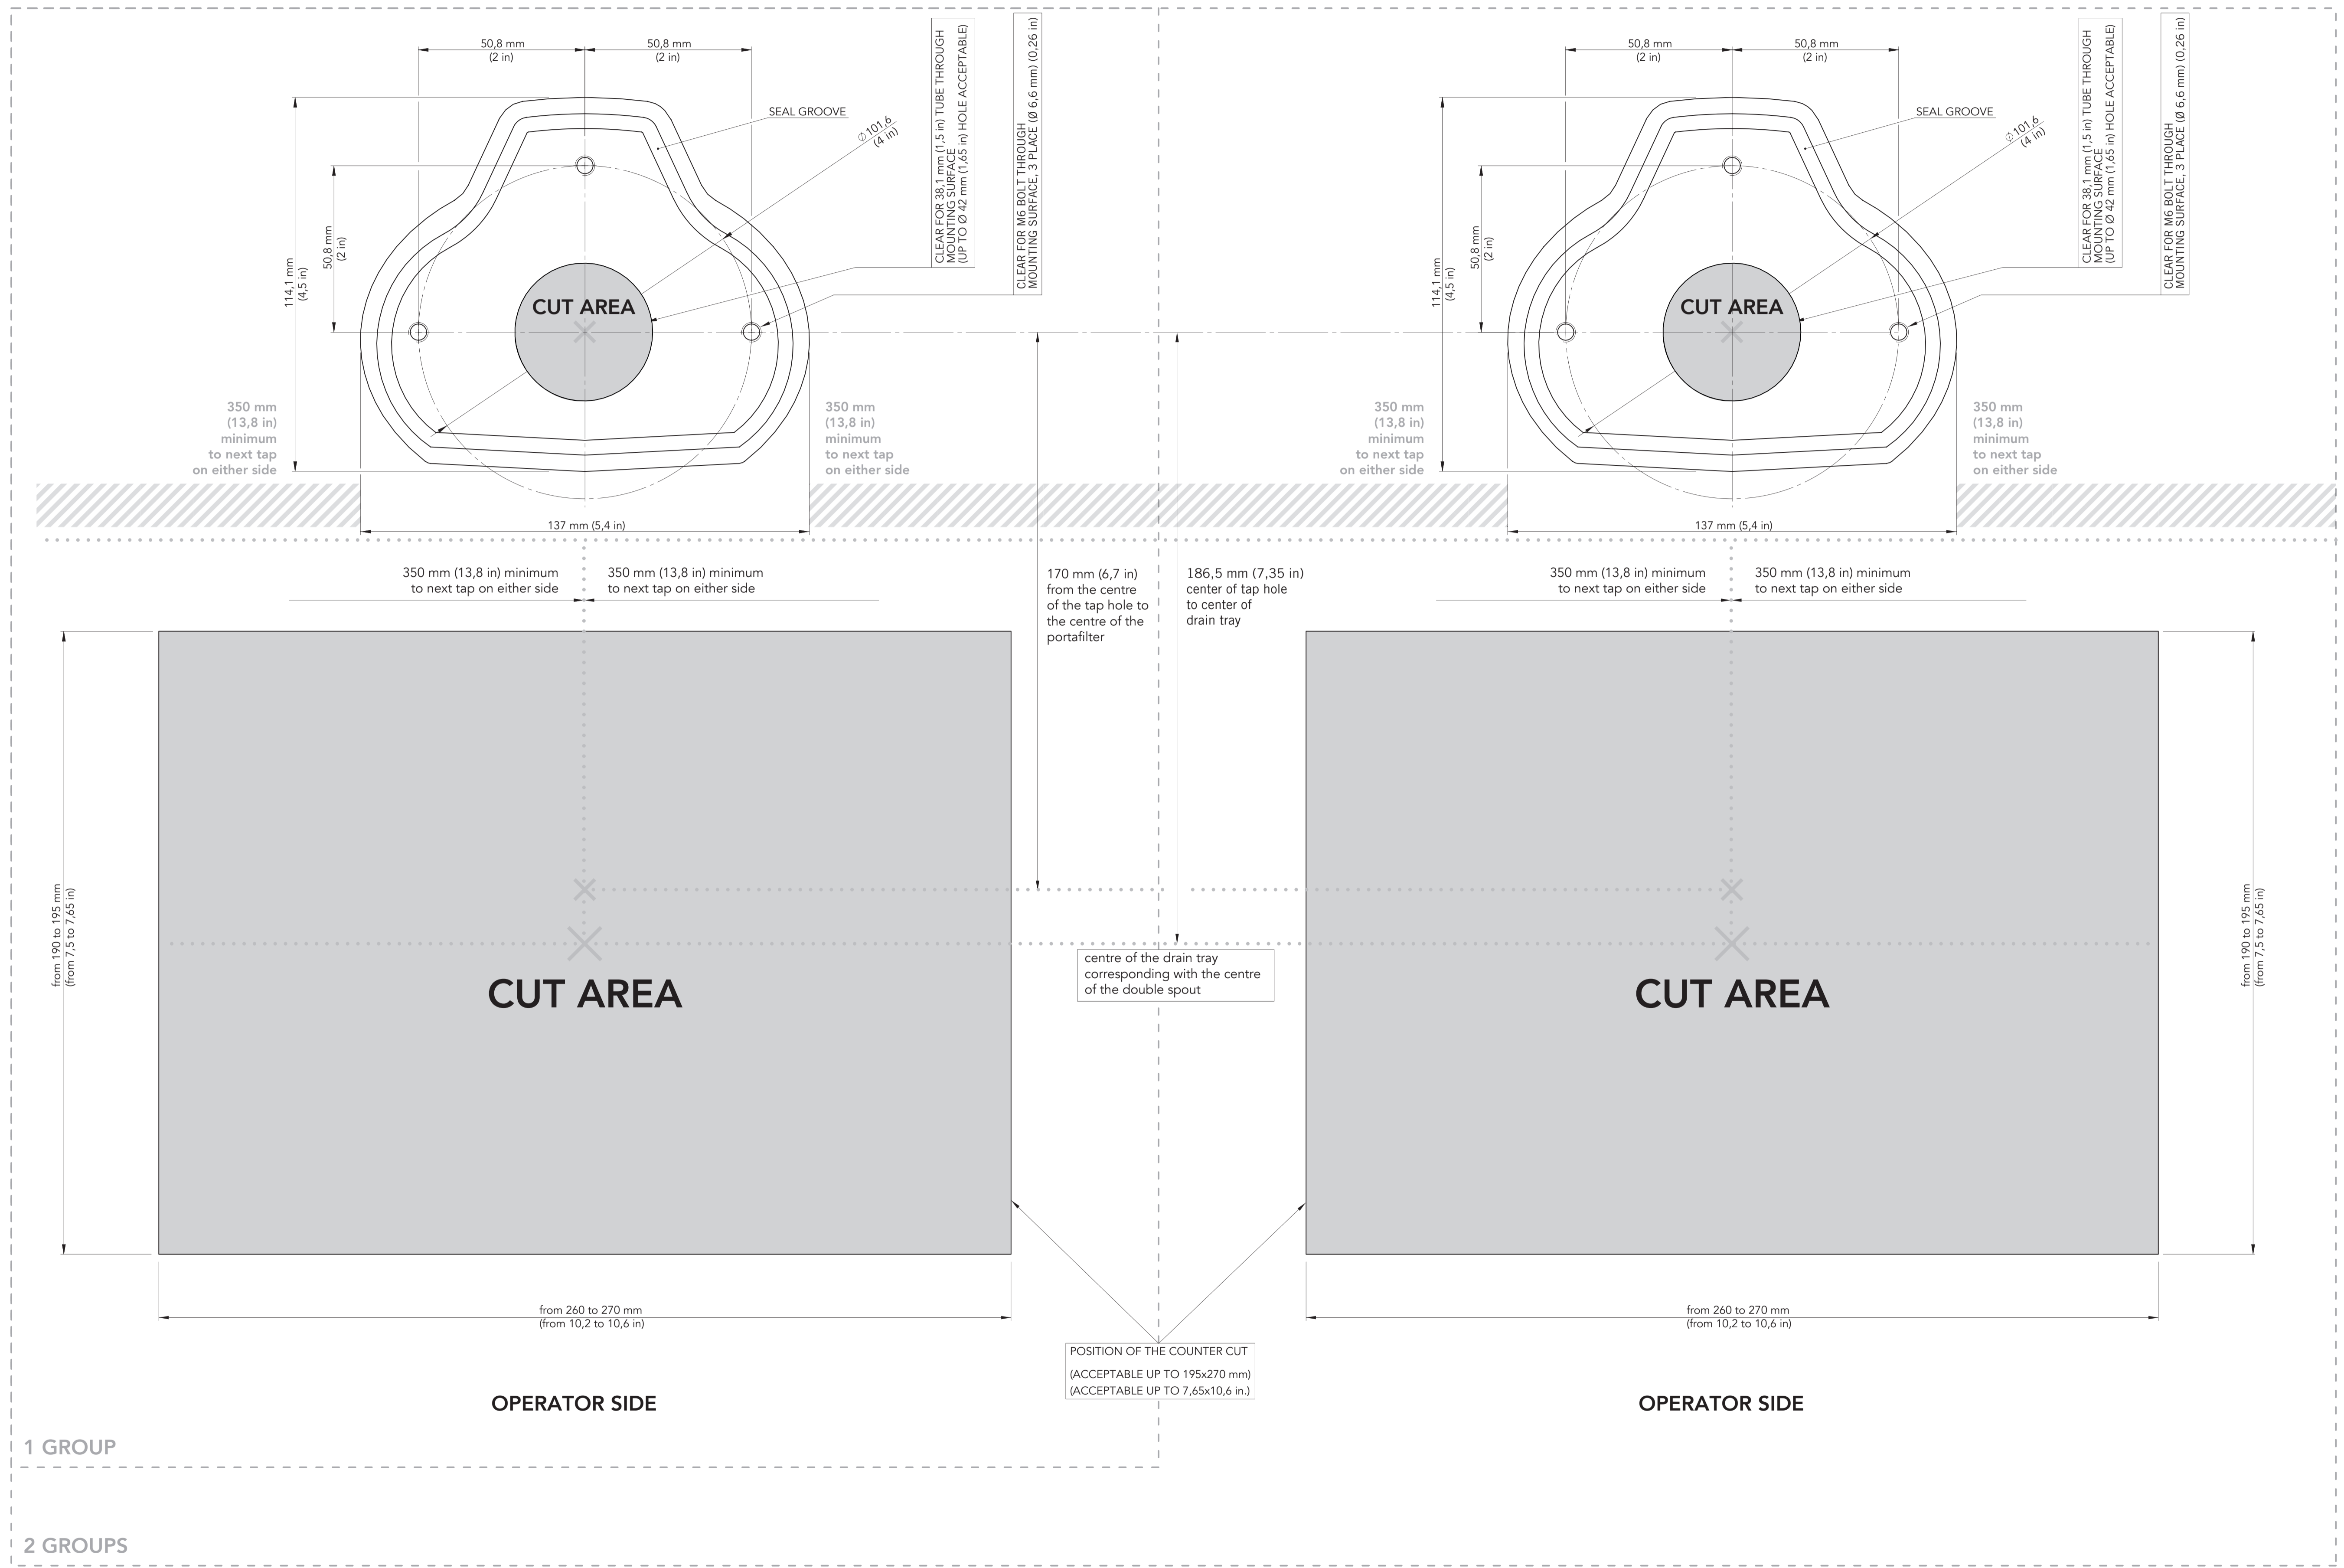

DIMENSIONS ARE IN MILLIMETERS,
UNLESS OTHERWISE SPECIFIED

PRINT ON A1 SIZE PAPER (841 x 594 mm)

PLEASE CHECK THE PRINTED DIMENSIONS WITH A MEASURING DEVICE PRIOR TO USING THIS TEMPLATE TO CUT YOUR MOUNTING SURFACE